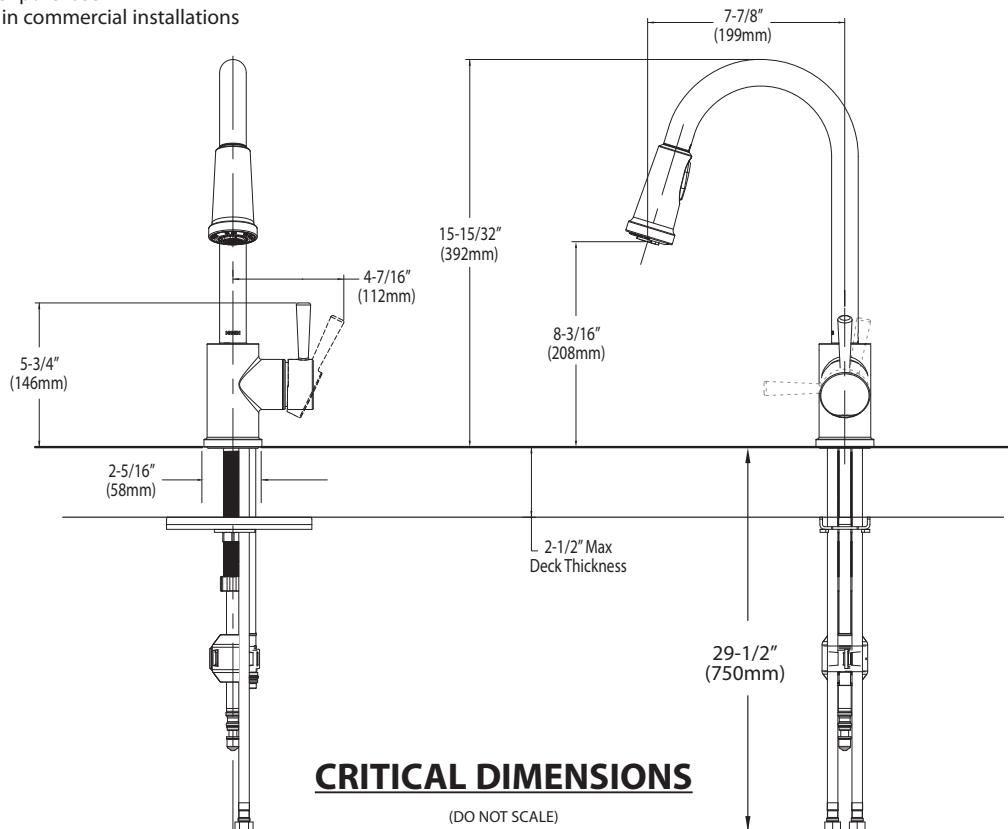

FOR MORE INFORMATION CALL: 1-800-BUY-MOEN

www.moen.com