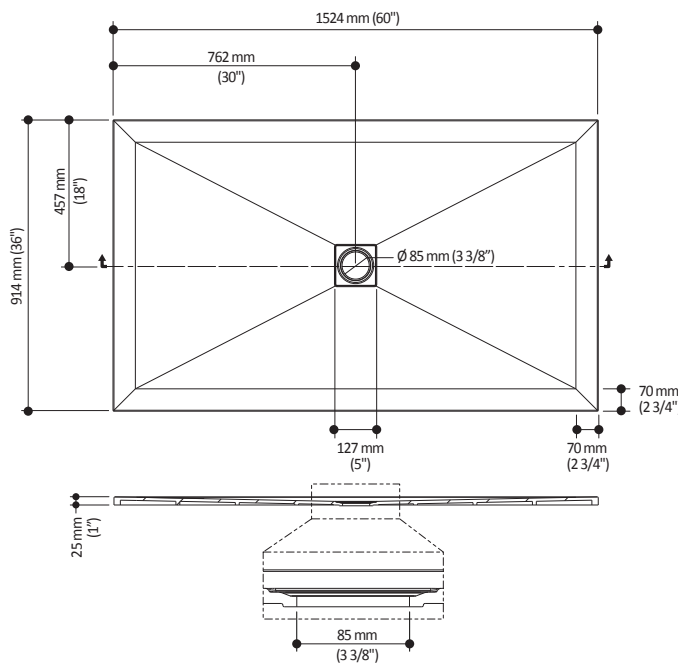

ONCE UPON A TIME...WATER®

LAUZA™

BW1966

60" x 36" Castylat™ Textured Shower Base

SPECIFICATIONS

Features

- Castylat™ rectangular textured shower base
- Corner, alcove or wall-mounted installation
- Recessed installation possible
- 1524 mm x 914 mm (60" x 36")
- Low-25 mm (1") threshold
- Included: ABS Drain and sleek cover grids available in 2 finishes (Pure Nickel finish -125 and Matte Black finish -160)
- Aluminum tiling flange kit included
- Easy to clean and maintain

Product dimensions:

Included:
ABS Drain and cover grids available in 2 finishes (Pure Nickel finish -125 and Matte Black finish -160)

Important: Dimensions are approximated and are subject to changes. Please refer to the installation instructions.