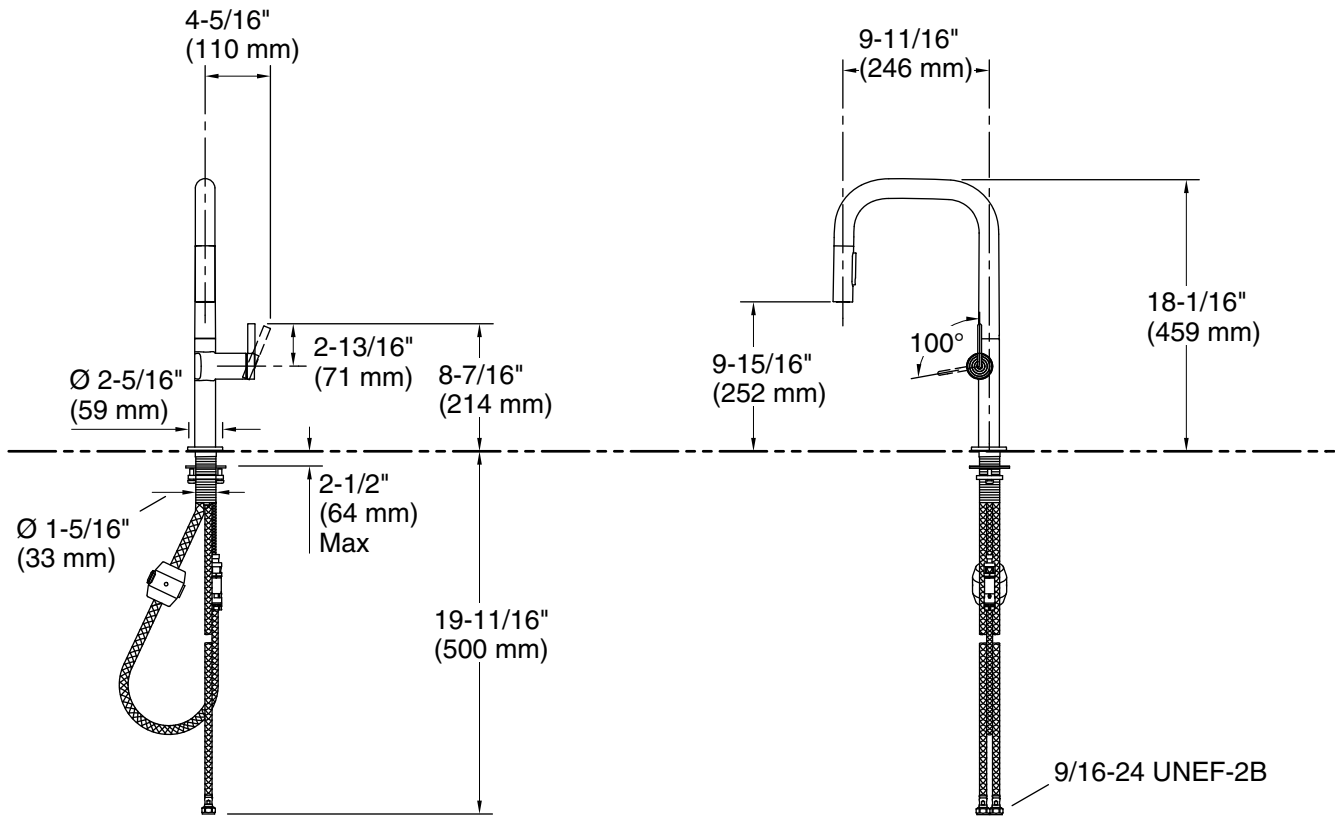

Features

- Two-function pull-down sprayhead with touch control allows you to switch between aerated and Sweep® sprays
- Sweep® spray features specially angled nozzles that form a wide, powerful blade of water to sweep your dishes and sink clean
- DockNetik® secure docking system locks sprayhead into place when not in use
- ProMotion® technology's light, quiet braided hose and swiveling ball joint make the pull-down sprayhead easier and more comfortable to use
- MasterClean™ sprayface features an easy-to-clean surface that withstands mineral buildup and maximizes spray performance
- High-arch spout offers vertical clearance for tall cookware and pitchers
- Single lever handle makes adjusting water temperature easy with one hand
- KOHLER ceramic disc valves exceed industry longevity standards by over two times, ensuring durable performance for life
- 1.5 gpm (5.7 lpm) maximum flow rate at 60 psi (4.14 bar)
- Temperature memory allows faucet to be turned on and off at the temperature set during prior usage

Recommended Products/Accessories

K-23723 Faucet cleaner

Optional Products/Accessories

K-24461 Three-hole kitchen faucet escutcheon

ADA

CSA B651

Codes/Standards

ASME A112.18.1/CSA B125.1
NSF/ANSI/CAN 61
NSF/ANSI/CAN 372
All applicable US Federal and State material regulations
DOE - Energy Policy Act 1992
California Energy Commission (CEC)
ADA
ICC/ANSI A117.1
CSA B651

Technical Information

All product dimensions are nominal.

Drain included: No

Notes

Install this product according to the installation guide.

ADA compliant for faucet handles only.

ADA, CSA B651 compliant when installed to the specific requirements of these regulations.