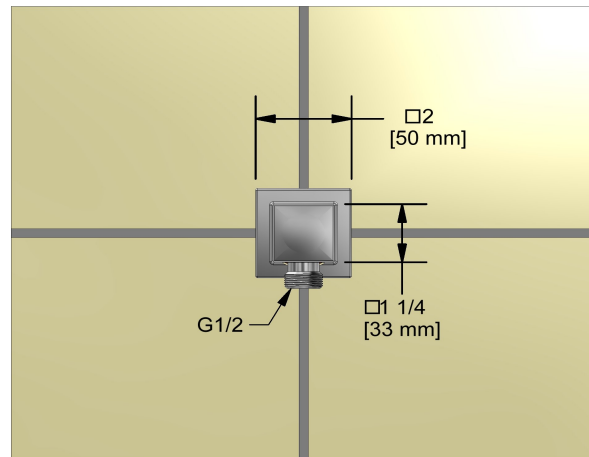

Elbow supply
P774

Specifications

Descriptions

- 1/2" inlet female NPT
- 1/2" outlet male
- Adjustable depth

Sizes, models and finishes may differ from those presented.

Warranty

This **Riobel PRO**, product you have purchased carries a Limited LIFETIME warranty on their cartridge. All working parts and finishes are guaranteed for a period of five (5) years from the initial purchase date against all manufacturing defects. All electric and/or electronic parts are covered by a 5-years limited warranty. The warranty offered on our products will be honored only if the installation is performed by a certified master plumber.