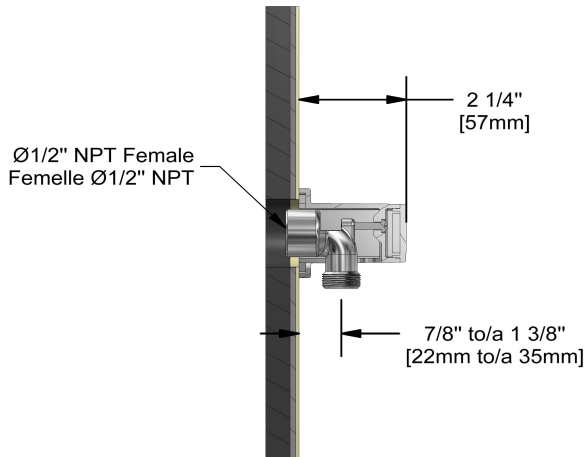

Elbow supply
P774

Specifications

Descriptions

- 1/2" inlet female NPT
- 1/2" outlet male
- Adjustable depth

Sizes, models and finishes may differ from those presented.

Warranty

This **Riobel PRO**, product you have purchased carries a Limited LIFETIME warranty on their cartridge. All working parts and finishes are guaranteed for a period of five (5) years from the initial purchase date against all manufacturing defects. All electric and/or electronic parts are covered by a 5-years limited warranty. The warranty offered on our products will be honored only if the installation is performed by a certified master plumber.