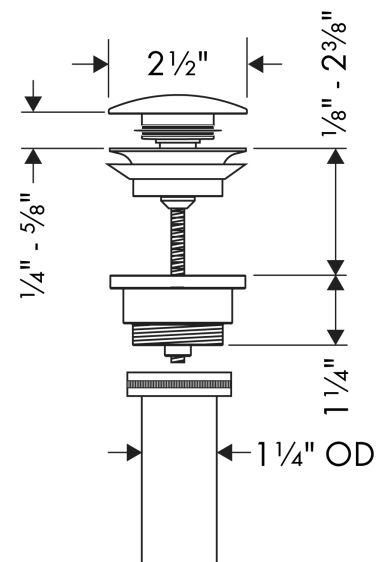

Drain for Sinks, Push-Open

Finish: **Brushed Nickel** Part no. : **50100821**

Description

Features

- Operation with pressure plug
- For sinks with overflow

Item details

List Price \$ 184.00

Compliance / Sustainability

Product image

Scale drawing

Drain for Sinks, Push-Open

Finish: **Brushed Nickel** Part no. : **50100821**

Exploded drawing

Year of production: >01/12

Drain for Sinks, Push-Open

Finish: **Brushed Nickel** Part no. : **50100821**

Spare parts list

Year of production: >01/12

Pos.	Description	Part no.	Price	PU
1	plug	97204820	-	1
2	seal	97205000	-	1
3	screw	98000000	-	1