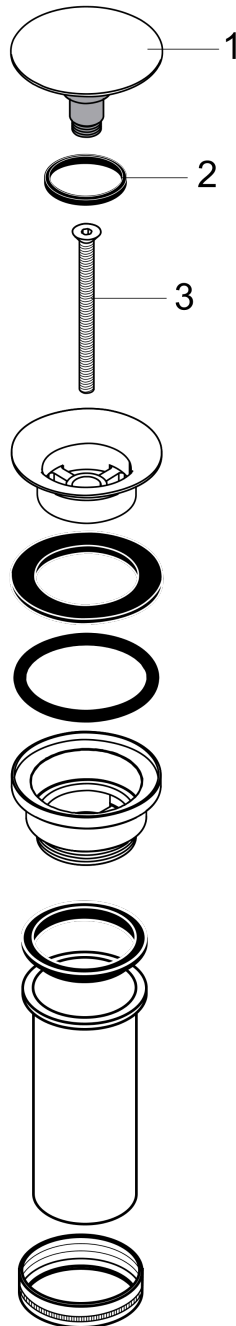

Drain for Sinks, Push-Open

Finish: **Brushed Nickel** Part no. : **50100821**

Description

Features

- Operation with pressure plug
- For sinks with overflow

Item details

List Price \$ 184.00

Compliance / Sustainability

Product image

Scale drawing

Drain for Sinks, Push-Open

Finish: **Brushed Nickel** Part no. : **50100821**

Exploded drawing

Year of production: >01/12

Drain for Sinks, Push-Open

Finish: **Brushed Nickel** Part no. : **50100821**

Spare parts list

Year of production: >01/12

Pos.	Description	Part no.	Price	PU
1	plug	97204820	-	1
2	seal	97205000	-	1
3	screw	98000000	-	1