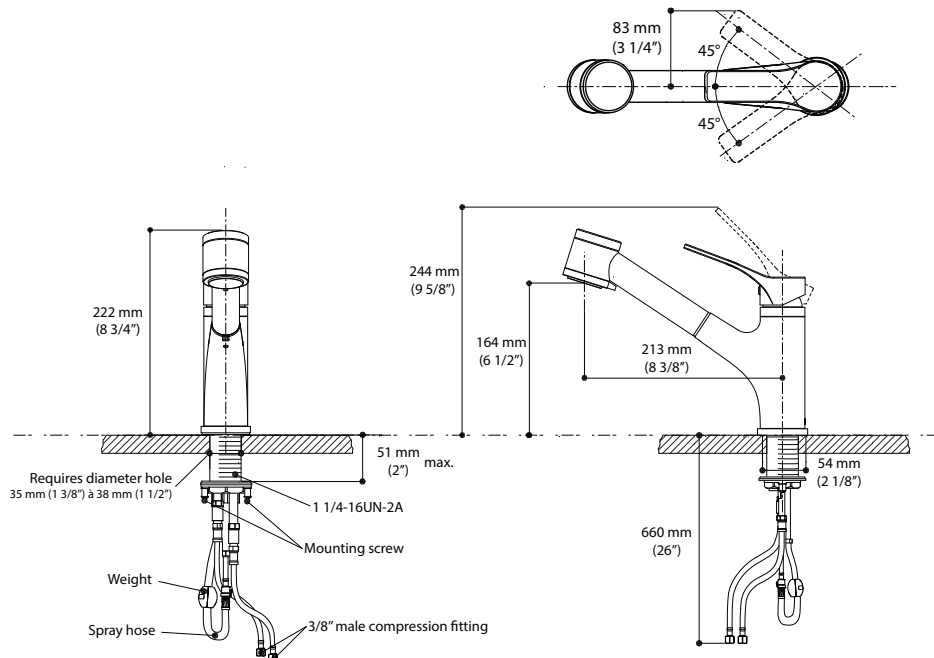

Kalia

ONCE UPON A TIME...WATER®

DEKA surfer®

KF1268 Single Handle Kitchen Faucet

SPECIFICATIONS

Features

- Solid brass construction
- Ceramic disc cartridge
- Ergonomic pull-out spray with 2-mode spray: regular stream or spray
- 9.5 mm (3/8") flexible nylon supplies
- 90° swivel spout
- High quality 60" nylon hose with ball joint
- Single hole installation
- Integral check valves
- Quick installation system

Colors (Finishes)

- Chrome: KF1268-110
- Stainless Steel PVD*: KF1268-130

* PVD finish: Physical Vapour Deposit

Maximum flow rate

- 8.3 L/min (2.2 gpm)

Certifications

The specified model meets or exceeds the following standards;

CSA B125.1
ASME A112.18.1
ICC A117.1

LeadFree

Installation Notes

This product must be installed following the installation instructions provided.

WARRANTY

Kalia Inc. guarantees all aspects of its products to be free of defects in material and workmanship for normal residential use. **Refer to the warranty included with the Kalia products for details.**

Product dimensions:

Important: Dimensions are approximated and are subject to changes. Please refer to the installation instructions.

Kalia

ONCE UPON A TIME...WATER®

1355, 2nd Street, Industrial Park
Sainte-Marie (Québec)
Canada G6E 1G9