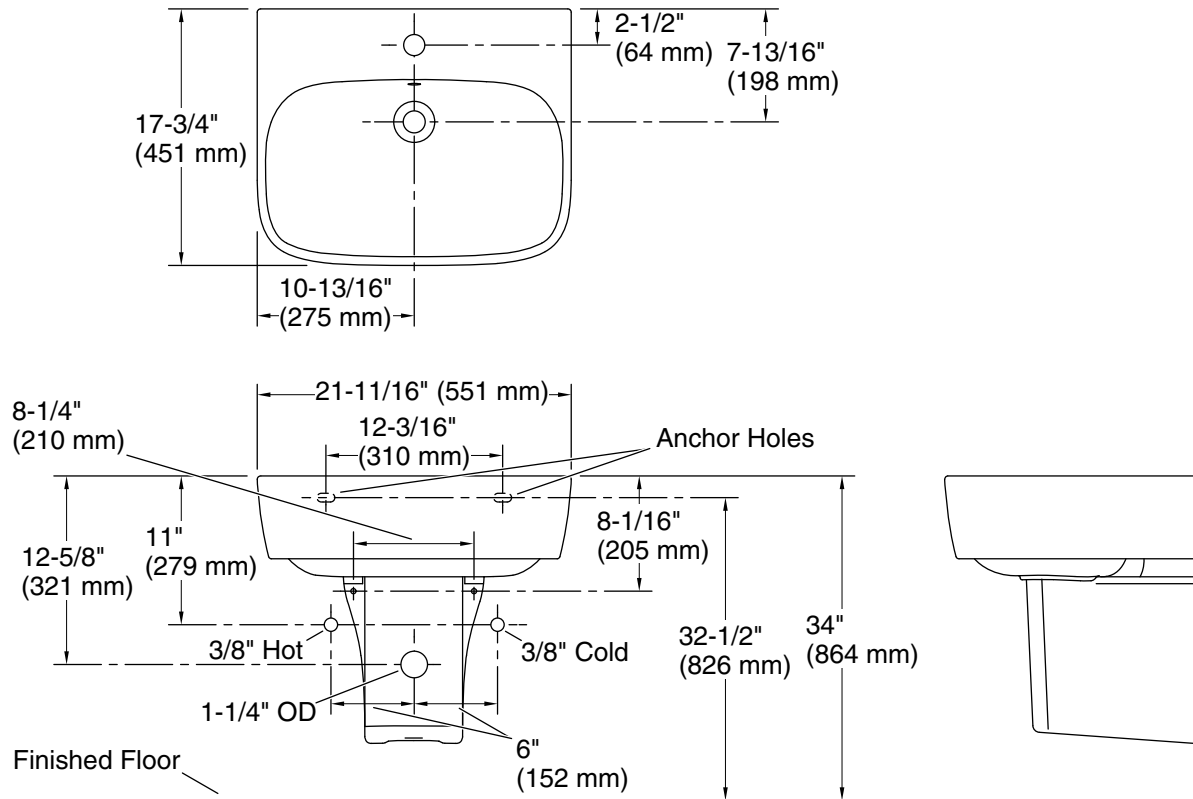

**ModernLife®**  
21-3/4" rectangular wall-mount bathroom sink  
**K-77768-1**

**Features**

- Rectangular basin
- With overflow
- Single center-mount faucet hole
- Coordinates with other products in the ModernLife™ collection
- Combination consists of the K-77767-1 basin and the K-18566 shroud

**Material**

- Vitreous china

**Installation**

- Wall-mount with shroud

**Recommended Products/Accessories**

- K-23726 Drain treatment
- K-23725 Cast iron cleaner

**Codes/Standards**

ASME A112.19.2/CSA B45.1

## Technical Information

All product dimensions are nominal.

Basin configuration:	Single Bowl
Bowl area (Only):	Length: 19-3/4" (501 mm) Width: 11-13/16" (299 mm) Bowl depth: 6-1/2" (165 mm)
With overflow:	Yes
Number of deck holes:	1
Drain hole:	1-3/4" (44 mm)