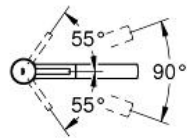

**Product Description:**  
**Single-lever sink mixer 1/2"**

**Standard Specification:**  
single hole installation  
35 mm ceramic cartridge  
**GROHE StarLight®** chrome finish  
adjustable flow rate limiter  
swivel cast spout  
swivel area 100°