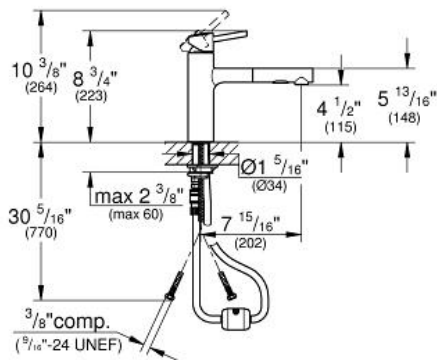

CONCETTO  
Single-lever sink mixer 1/2"  
MODEL # 31453

Pure Freude  
an Wasser

GROHE CANADA, INC. | 5900 Avebury Road, Mississauga, Ontario, Canada L5R 3M3  
Phone: 905-271-2929 | Fax: 905-271-9494 | info@grohe.ca

**Product Description:**  
**Single-lever sink mixer 1/2"**

**Standard Specification:**  
single hole installation  
35 mm ceramic cartridge  
**GROHE StarLight®** chrome finish  
adjustable flow rate limiter  
swivel cast spout  
swivel area 100°