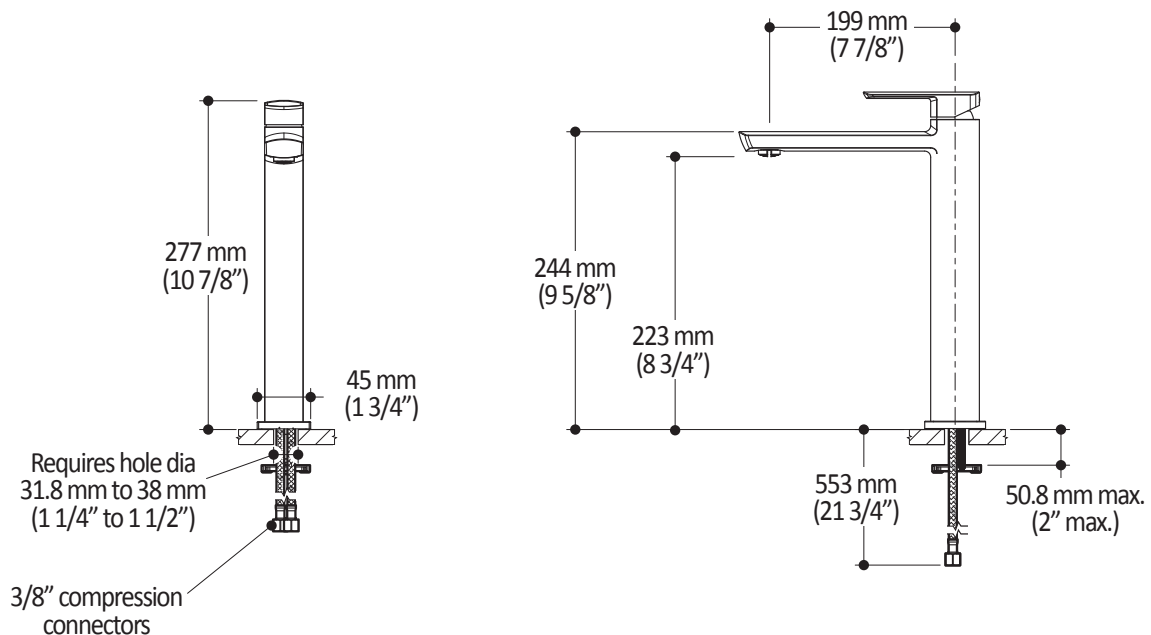

ONCE UPON A TIME...WATER®

GRAFIK™

BF1291 Tall Single Hole Lavatory Faucet

SPECIFICATIONS

Features

- Solid brass construction
- Aerated and hidden stream
- Single hole installation
- Ceramic disc cartridge
- Lead Free: low lead product (less than 0.25%)

Colors (Finishes)

- Chrome: BF1291-110
- Black and chrome: BF1291-150
- Pure Nickel: BF1291-125

Maximum flow rate

- 8.3 L/min (2.2 gpm)

Certifications

The specified model meets or exceeds the following standards;

Product dimensions:

Important: Dimensions are approximated and are subject to changes. Please refer to the installation instructions.

ONCE UPON A TIME...WATER®

1355, 2nd Street, Industrial Park
Sainte-Marie (Québec)
Canada G6E 1G9