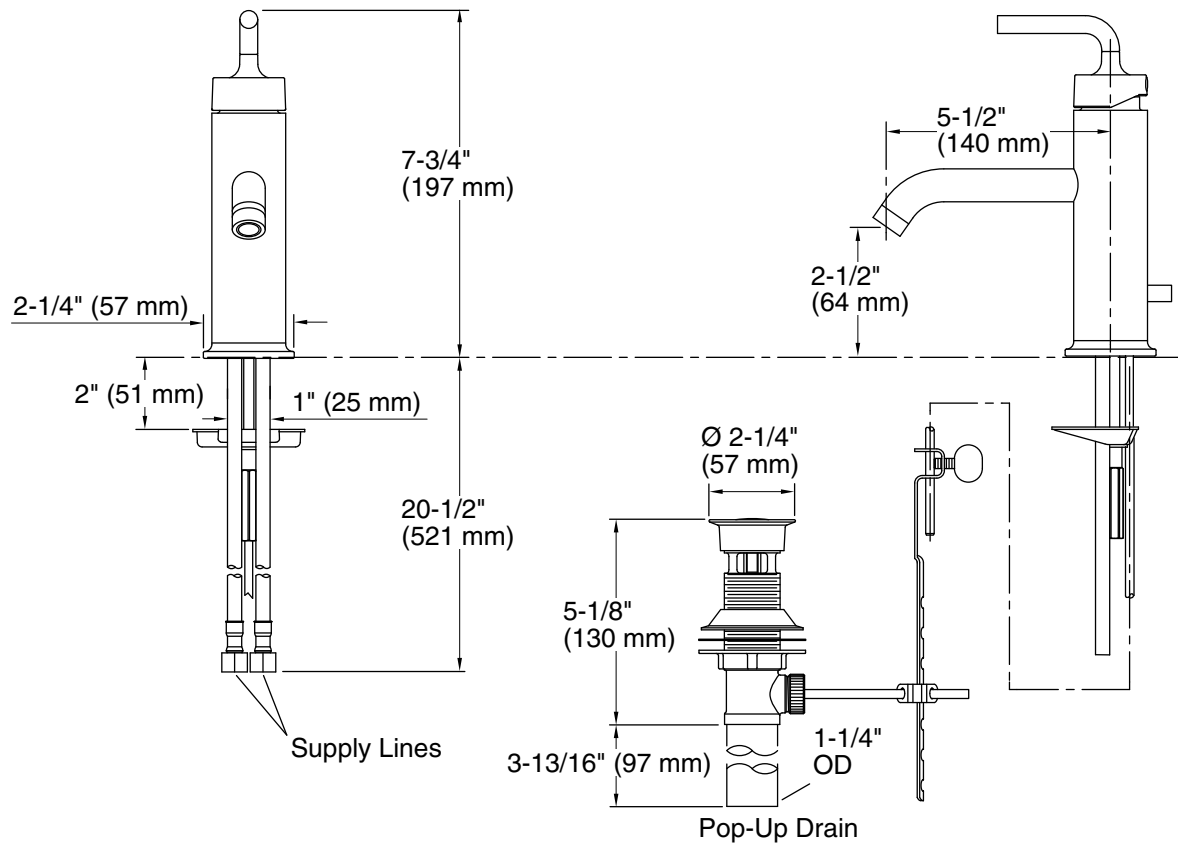

KOHLER® Faucets

Single-handle bathroom sink faucet with Straight Lever handle, 1.2 gpm
Purist®
K-14402-4A

Features

- Single Lever handle allows for both volume and temperature control
- 1.2 gpm (4.5 lpm) maximum flow rate at 60 psi (4.14 bar)
- Includes metal pop-up drain with 1-1/4" (32 mm) tailpiece
- KOHLER® ceramic disc valves exceed industry longevity standards for a lifetime of durable performance
- Temperature memory allows faucet to be turned on and off at the temperature set during prior usage
- Coordinates with Purist faucets, accessories, and showering components to complete your bathroom
- Low-flow aerator option available

9-4-2025 20:29 - US/CA

THE BOLD LOOK
OF **KOHLER®**

KOHLER® Faucets

Single-handle bathroom sink faucet with Straight Lever handle, 1.2 gpm
Purist®
K-14402-4A

Technical Information

All product dimensions are nominal.

Faucet flow rate: 1.2 gal/min (4.5 l/min)

Drain included: Yes

Drain tailpiece included: Yes

Spout:

Spout reach: 5-1/2" (140 mm)

Notes

Install this product according to the installation guide.

ADA compliant for handles only.