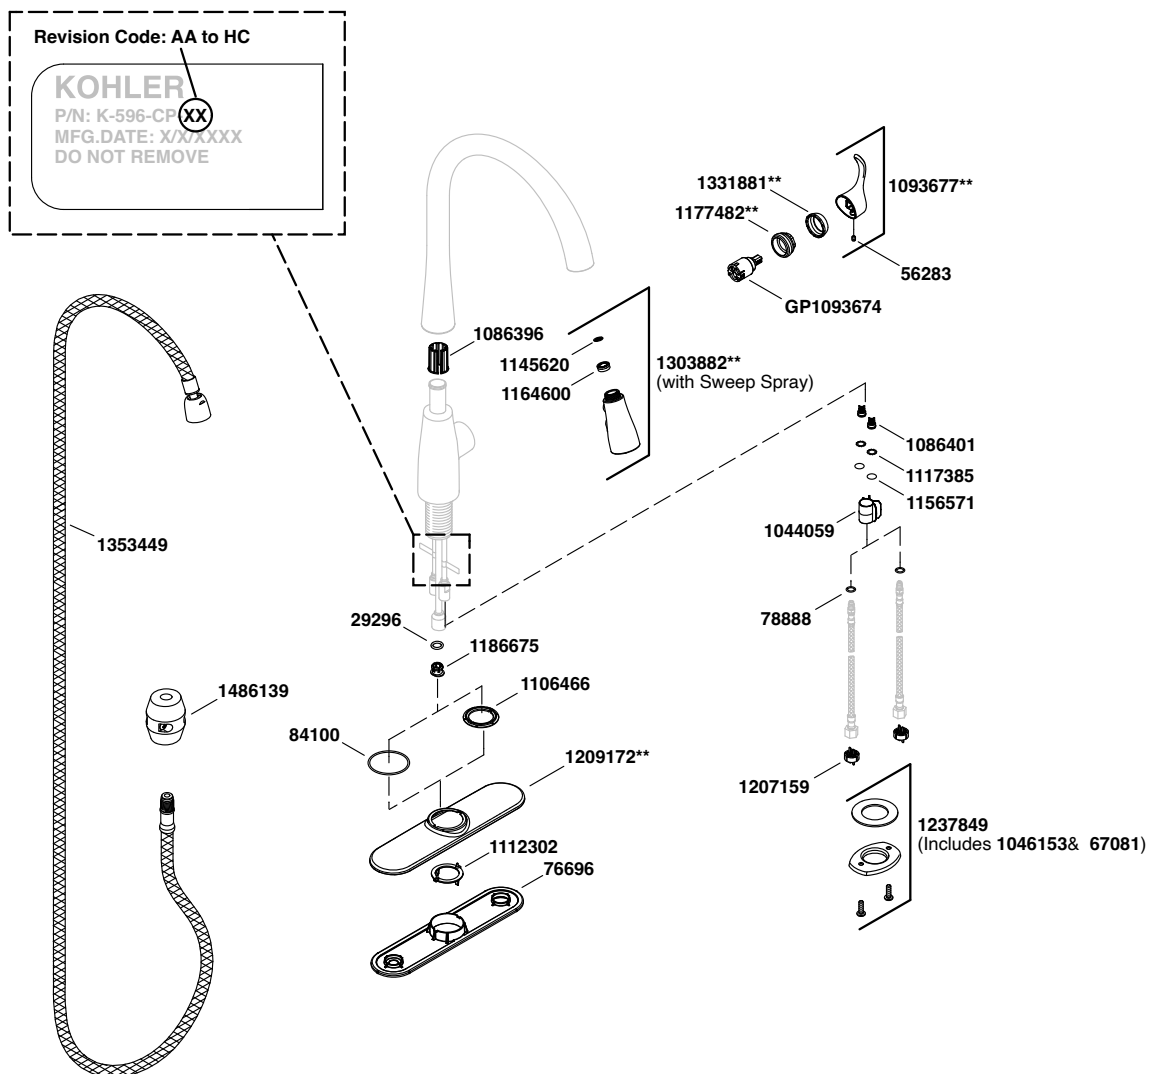

# Simplice® Pull-down kitchen sink faucet

Pull-down kitchen sink faucet with three-function sprayhead  
K-596

**Original Faucet Version**  
For model revisions AA to HC  
(for revisions JC and newer, see Current Faucet Version)

# Simplice® Pull-down kitchen sink faucet

Pull-down kitchen sink faucet with three-function sprayhead  
K-596

**Current Faucet Version**  
For model revisions JC and newer  
(for revisions AA to HC,  
see Original Faucet Version)