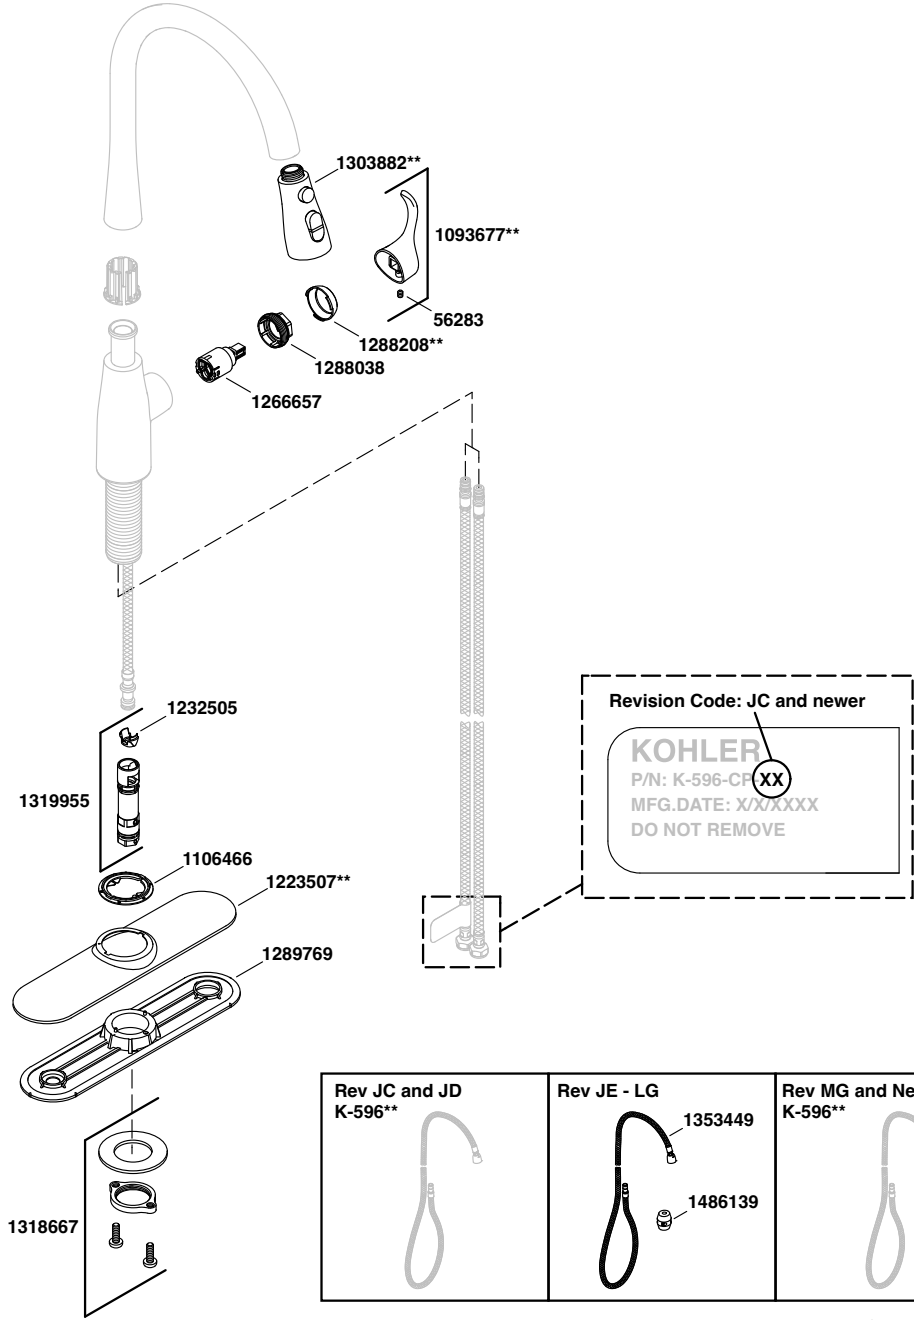

# Simplice® Pull-down kitchen sink faucet

Pull-down kitchen sink faucet with three-function sprayhead  
K-596

**Original Faucet Version**  
For model revisions AA to HC  
(for revisions JC and newer, see Current Faucet Version)

# Simplice® Pull-down kitchen sink faucet

Pull-down kitchen sink faucet with three-function sprayhead  
K-596

**Current Faucet Version**  
For model revisions JC and newer  
(for revisions AA to HC,  
see Original Faucet Version)