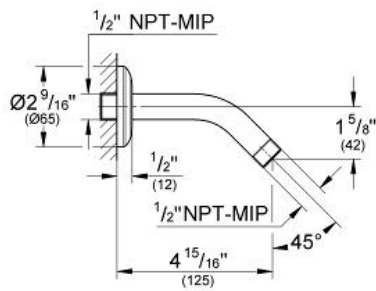

# 5 5/8" Tubular Shower Arm

MODEL # 27414000

Pure Freude  
an Wasser

GROHE

C

### 5 5/8" Tubular Shower Arm

#### Standard Specification:

- 1/2" Connection thread
- 5 5/8" spout reach
- GROHE StarLight chrome finish