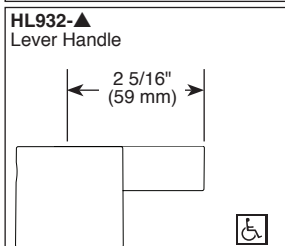

▲ Designate finish suffix

Brizo Kitchen & Bath reserves the right (1) to make changes in specifications and materials, and (2) to change or discontinue models, both without notice or obligation. Dimensions are for reference only. See current full-line price book or www.brizo.com for finish options and product availability.

BSP-B-T60835-LHP Rev. A

Brizo Kitchen & Bath Company
Indianapolis, Indiana 46280
A Division of Masco Corporation of Indiana
© 2016 Brizo Kitchen & Bath Company