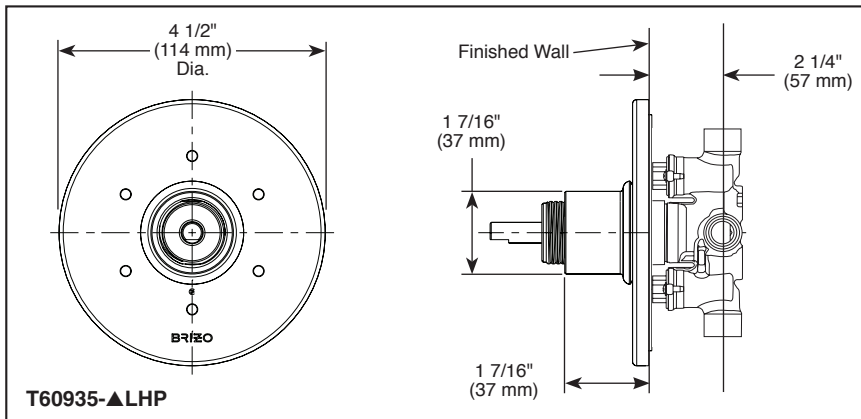

BRIZO®

3 & 6-FUNCTION SHOWER DIVERTER

- Litze™ Collection
- Three Function Diverter Trim (T60835-LHP)
- Six Function Diverter Trim (T60935-LHP)

Submitted Model No.: _____

Specific Features: _____

STANDARD SPECIFICATIONS