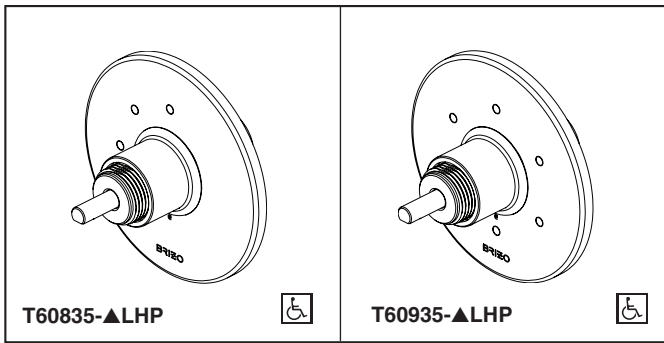

BRIZO®

3 & 6-FUNCTION SHOWER DIVERTER

- Litze™ Collection
- Three Function Diverter Trim (T60835-LHP)
- Six Function Diverter Trim (T60935-LHP)

Submitted Model No.: _____

Specific Features: _____

STANDARD SPECIFICATIONS

- Three function diverter. 2 individual positions, 1 shared position
- Six function diverter. 3 individual positions, 3 shared positions
- Must also order R60700 rough-in
- Non shared 3 function cartridge RP72123 and 6 function cartridge RP72124 are available