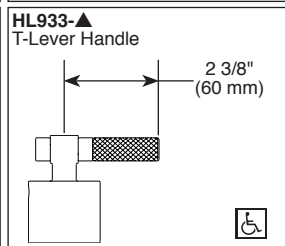

▲ Designate finish suffix

Brizo Kitchen & Bath reserves the right (1) to make changes in specifications and materials, and (2) to change or discontinue models, both without notice or obligation. Dimensions are for reference only. See current full-line price book or www.brizo.com for finish options and product availability.

BSP-B-T60835-LHP Rev. A

Brizo Kitchen & Bath Company
Indianapolis, Indiana 46280
A Division of Masco Corporation of Indiana
© 2016 Brizo Kitchen & Bath Company