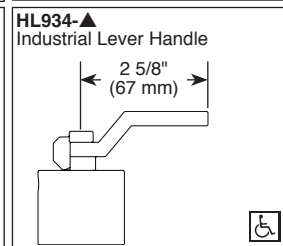

▲ Designate finish suffix

Brizo Kitchen & Bath reserves the right (1) to make changes in specifications and materials, and (2) to change or discontinue models, both without notice or obligation. Dimensions are for reference only. See current full-line price book or www.brizo.com for finish options and product availability.

BSP-B-T60835-LHP Rev. A

Brizo Kitchen & Bath Company
Indianapolis, Indiana 46280
A Division of Masco Corporation of Indiana
© 2016 Brizo Kitchen & Bath Company