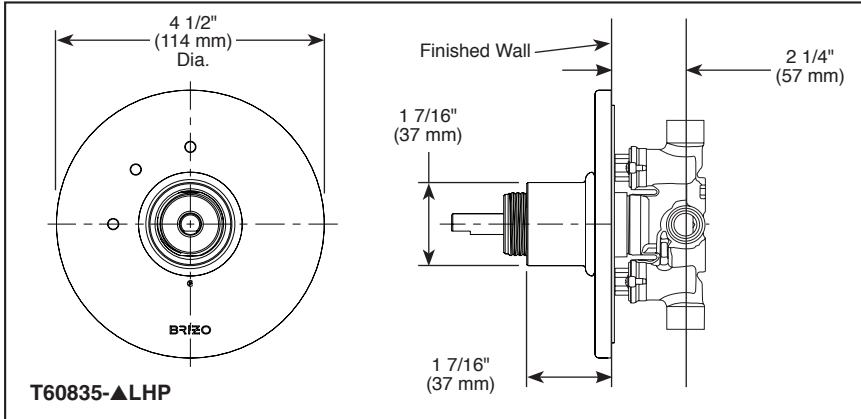

BRIZO®

3 & 6-FUNCTION SHOWER DIVERTER

- Litze™ Collection
- Three Function Diverter Trim (T60835-LHP)
- Six Function Diverter Trim (T60935-LHP)

Submitted Model No.: _____

Specific Features: _____

STANDARD SPECIFICATIONS