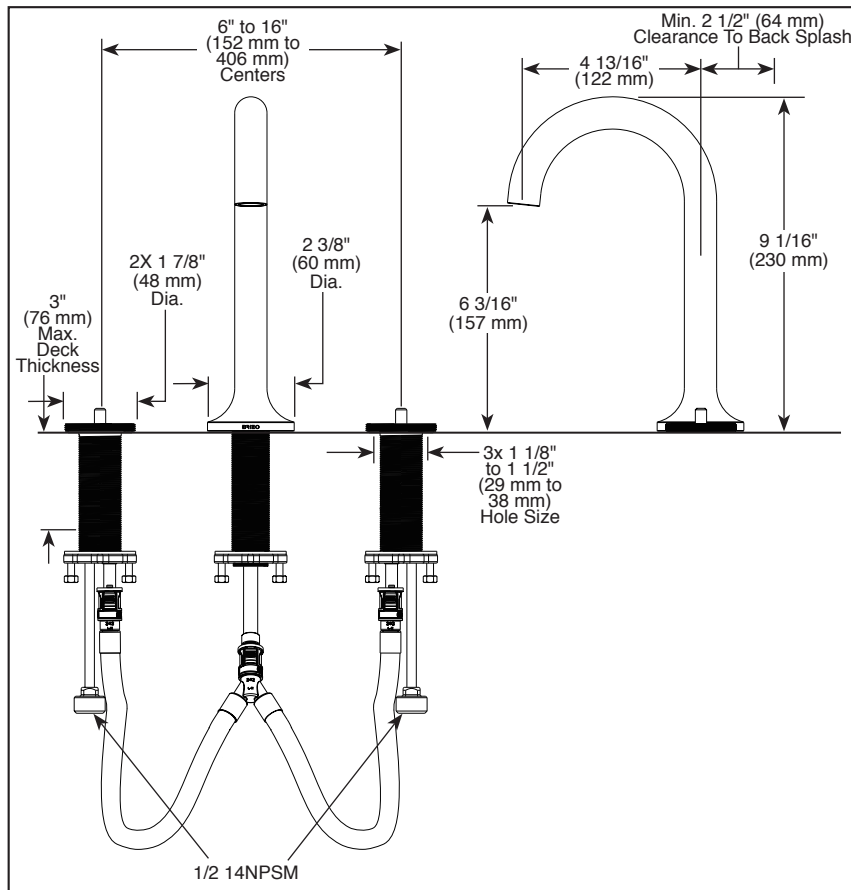

### STANDARD SPECIFICATIONS:

- Max flow rate 1.5 gpm @ 60 psi, 5.7 L/min @ 414 kPa
- Max flow rate (ECO model only) 1.2 gpm @ 60 psi, 4.5 L/min @ 414 kPa
- Three hole mount
- Ceramic cartridge
- 1/2-14 NPSM threaded inlets
- Spout features hidden water-efficient laminar flow aerator
- Drain sold separately
- Handles sold separately
- Note: Optional red/blue temperature indicator rings, order RP101685

### COMPLIES WITH:

- ASME A112.18.1 / CSA B125.1
- ♿ Indicates compliance to ICC/ANSI A117.1
- EPA WaterSense®

Submitted Model No.: \_\_\_\_\_

Specific Features: \_\_\_\_\_

|   |   |   |
|---|---|---|
| <b>HL5375-▲</b><br><br>3 7/8" (98 mm)<br>2 1/2" (64 mm) | <b>HX5375-▲</b><br><br>3 7/8" (98 mm)<br>1 1/2" (38 mm) | <b>HX5375-▲WD</b><br><br>3 7/8" (98 mm)<br>1 1/2" (38 mm) |
| <b>HI5373-▲</b><br><br>2 3/8" (60 mm)<br>2 1/2" (38 mm) | <b>HX5373-▲</b><br><br>2 3/8" (60 mm)<br>1 1/2" (38 mm) | <b>HX5373-▲WD</b><br><br>2 3/8" (60 mm)<br>1 1/2" (38 mm) |