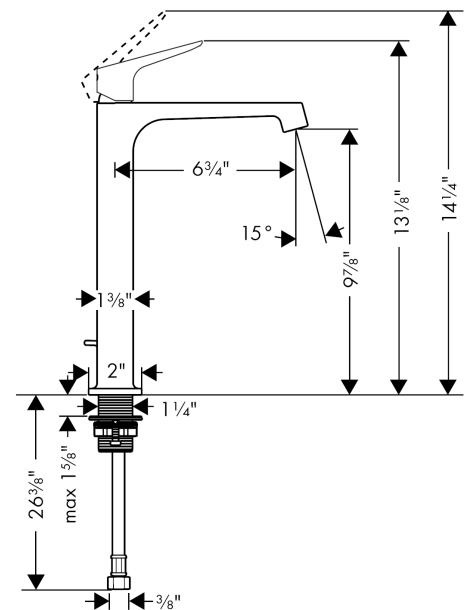

AXOR Citterio M
Axor Citterio M Single-Hole Faucet, Tall
 Finishes : **chrome** Part no. : **34120001**

Description

Features

- Aerated spray
- Flow: 1.2 GPM
- Ceramic cartridge
- Includes pop-up assembly

Item details

List Price \$ 830.00

Technology

Design awards

Compliance

Product image

Scale drawing

AXOR Citterio M
Axor Citterio M Single-Hole Faucet, Tall
Finishes : **chrome** Part no. : **34120001**

Exploded drawing

Year of production: >04/08

AXOR Citterio M
Axor Citterio M Single-Hole Faucet, Tall
 Finishes : **chrome** Part no. : **34120001**

Spare parts list

Year of production: >04/08

Pos.	Description	Part no.	Price	PU
1	handle	34093000	-	1
2	screw cover	96762000	-	1
3	flange	98863000	-	1
4	nut	98864000	-	1
5	cartridge, assy	97685000	-	1
6	seal	98865000	-	1
7	adapter for cartridge	98866000	-	1
8	aerator laminar M16,5x1 (5 l/min)	95382000	-	1
9	pull rod	96923000	-	1
10	connection hose 35½" M8x0,75 3/8"	96316001	-	1
11	fixing set (Ø 32)	13961000	-	1
12	lever collar	97548000	-	1
13	special tool	98987000	-	1
a	fixation extension 35 mm	13898000	-	1
b	pop up waste	88509000	-	1