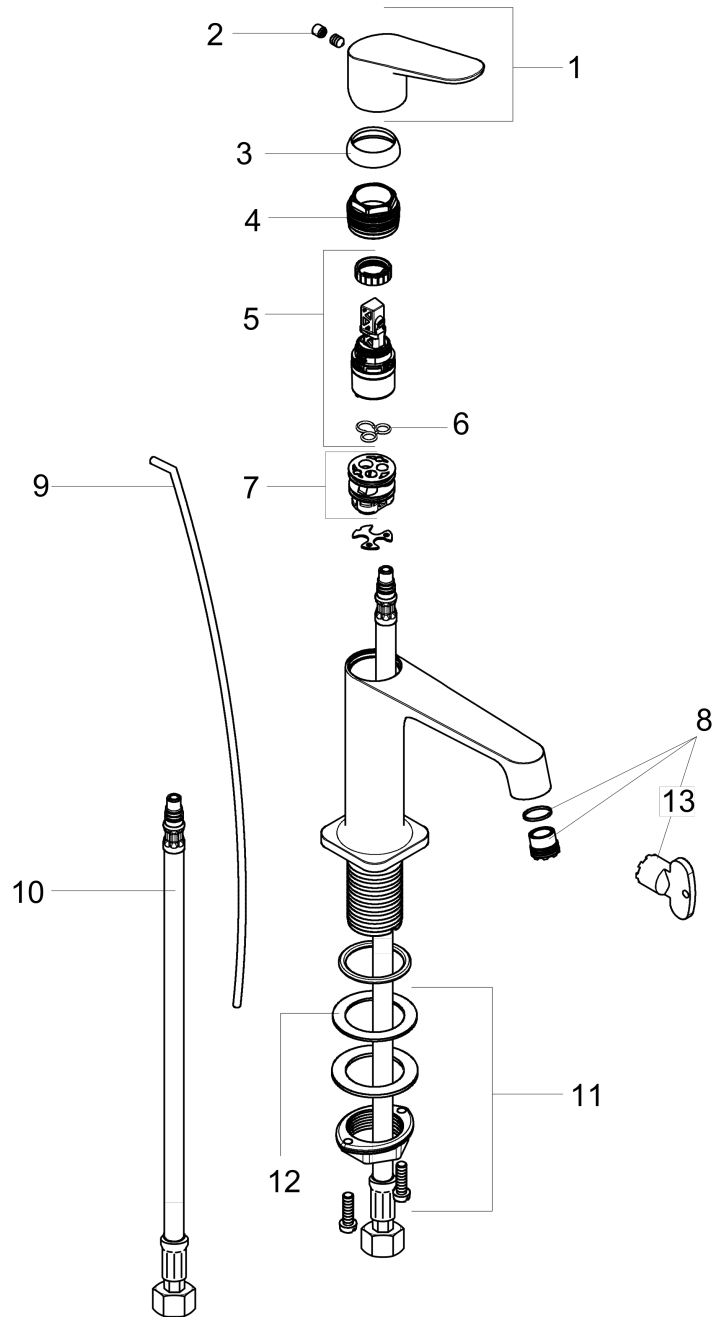

AXOR Citterio M
Axor Citterio M Single-Hole Faucet, Tall
 Finishes : **chrome** Part no. : **34120001**

Description

Features

- Aerated spray
- Flow: 1.2 GPM
- Ceramic cartridge
- Includes pop-up assembly

Item details

List Price \$ 830.00

Technology

Design awards

Compliance

Product image

Scale drawing

AXOR Citterio M
Axor Citterio M Single-Hole Faucet, Tall
Finishes : **chrome** Part no. : **34120001**

Exploded drawing

Year of production: >04/08

AXOR Citterio M
Axor Citterio M Single-Hole Faucet, Tall
 Finishes : **chrome** Part no. : **34120001**

Spare parts list

Year of production: >04/08

Pos.	Description	Part no.	Price	PU
1	handle	34093000	-	1
2	screw cover	96762000	-	1
3	flange	98863000	-	1
4	nut	98864000	-	1
5	cartridge, assy	97685000	-	1
6	seal	98865000	-	1
7	adapter for cartridge	98866000	-	1
8	aerator laminar M16,5x1 (5 l/min)	95382000	-	1
9	pull rod	96923000	-	1
10	connection hose 35½" M8x0,75 3/8"	96316001	-	1
11	fixing set (Ø 32)	13961000	-	1
12	lever collar	97548000	-	1
13	special tool	98987000	-	1
a	fixation extension 35 mm	13898000	-	1
b	pop up waste	88509000	-	1