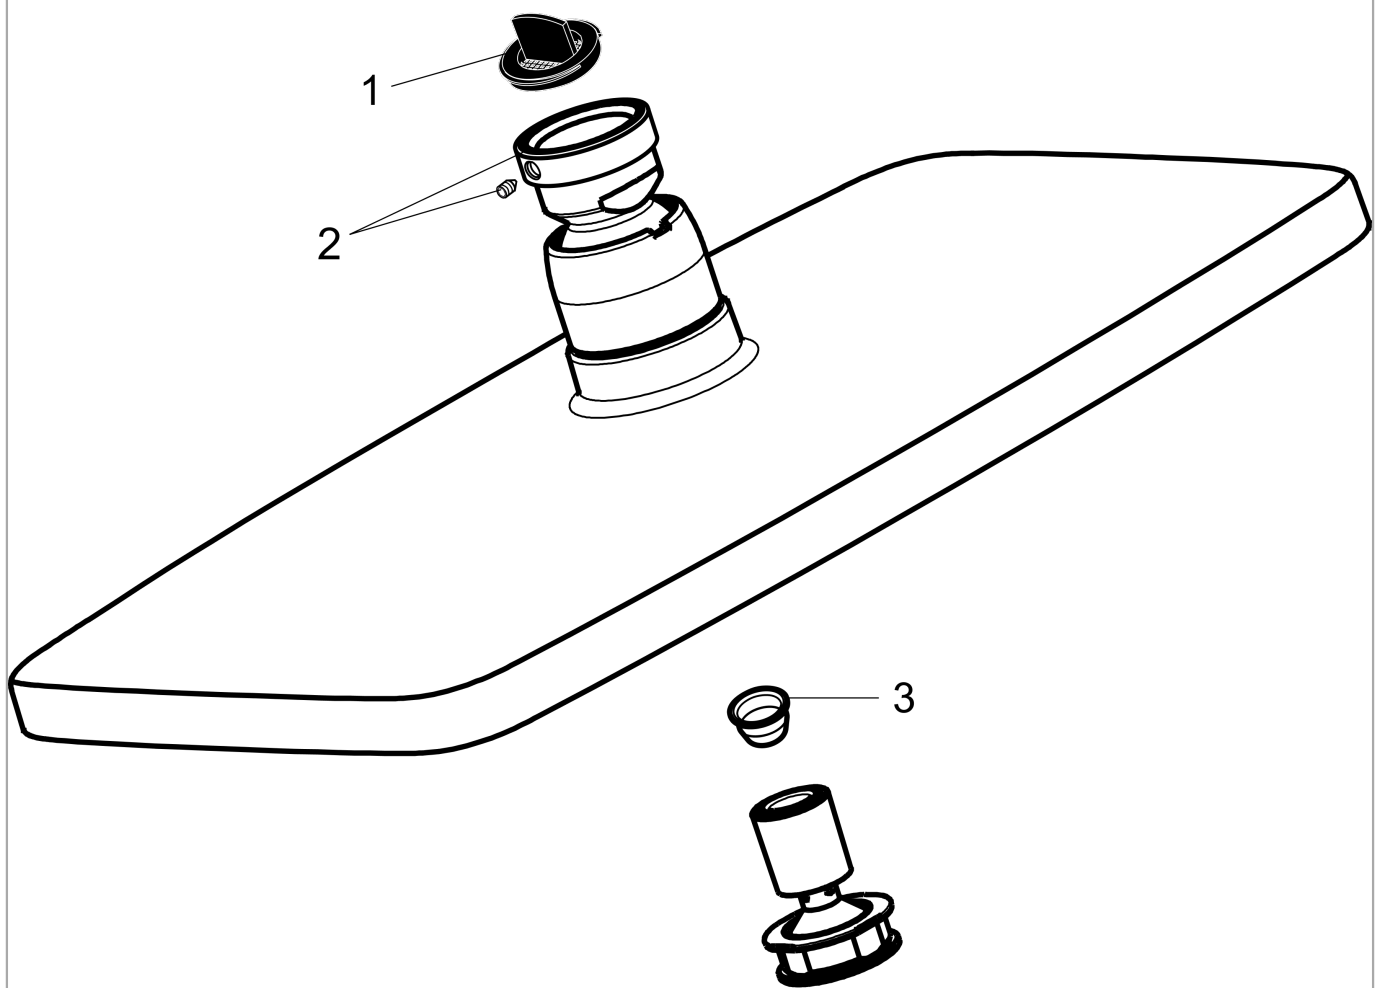

Raindance E

Showerhead 240 1-Jet, 2.5 GPM

Finishes : **brushed nickel** Part no. : **27380821**

Description

Features

- Spray modes: RainAir
- 141 no-clog spray channels
- Flow: 2.5 GPM (9.5 L/Min)
- Fully-finished matching spray face
- Spray face removable for cleaning

Technology

Product image

Scale drawing

Raindance E

Showerhead 240 1-Jet, 2.5 GPM

Finishes : **brushed nickel** Part no. : **27380821**

Exploded drawing

Year of production: >05/10

Raindance E

Showerhead 240 1-Jet, 2.5 GPM

Finishes : **brushed nickel** Part no. : **27380821**

Spare parts list

Year of production: >05/10

Pos.	Description	Part no.	PC	PU
1	filter packing	88649000	0	1
2	lock washer	98942000	0	1
3	filter	97735000	0	1