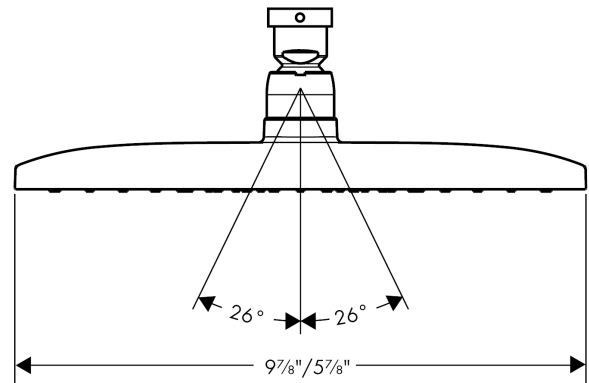

Raindance E

Showerhead 240 1-Jet, 2.5 GPM

Finishes : **brushed nickel** Part no. : **27380821**

Description

Features

- Spray modes: RainAir
- 141 no-clog spray channels
- Flow: 2.5 GPM (9.5 L/Min)
- Fully-finished matching spray face
- Spray face removable for cleaning

Technology

Product image

Scale drawing

Raindance E

Showerhead 240 1-Jet, 2.5 GPM

Finishes : **brushed nickel** Part no. : **27380821**

Exploded drawing

Year of production: >05/10

Raindance E

Showerhead 240 1-Jet, 2.5 GPM

Finishes : **brushed nickel** Part no. : **27380821**

Spare parts list

Year of production: >05/10

Pos.	Description	Part no.	PC	PU
1	filter packing	88649000	0	1
2	lock washer	98942000	0	1
3	filter	97735000	0	1