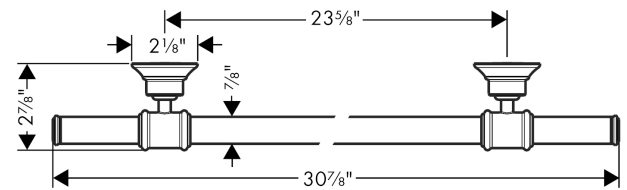

Scale drawing