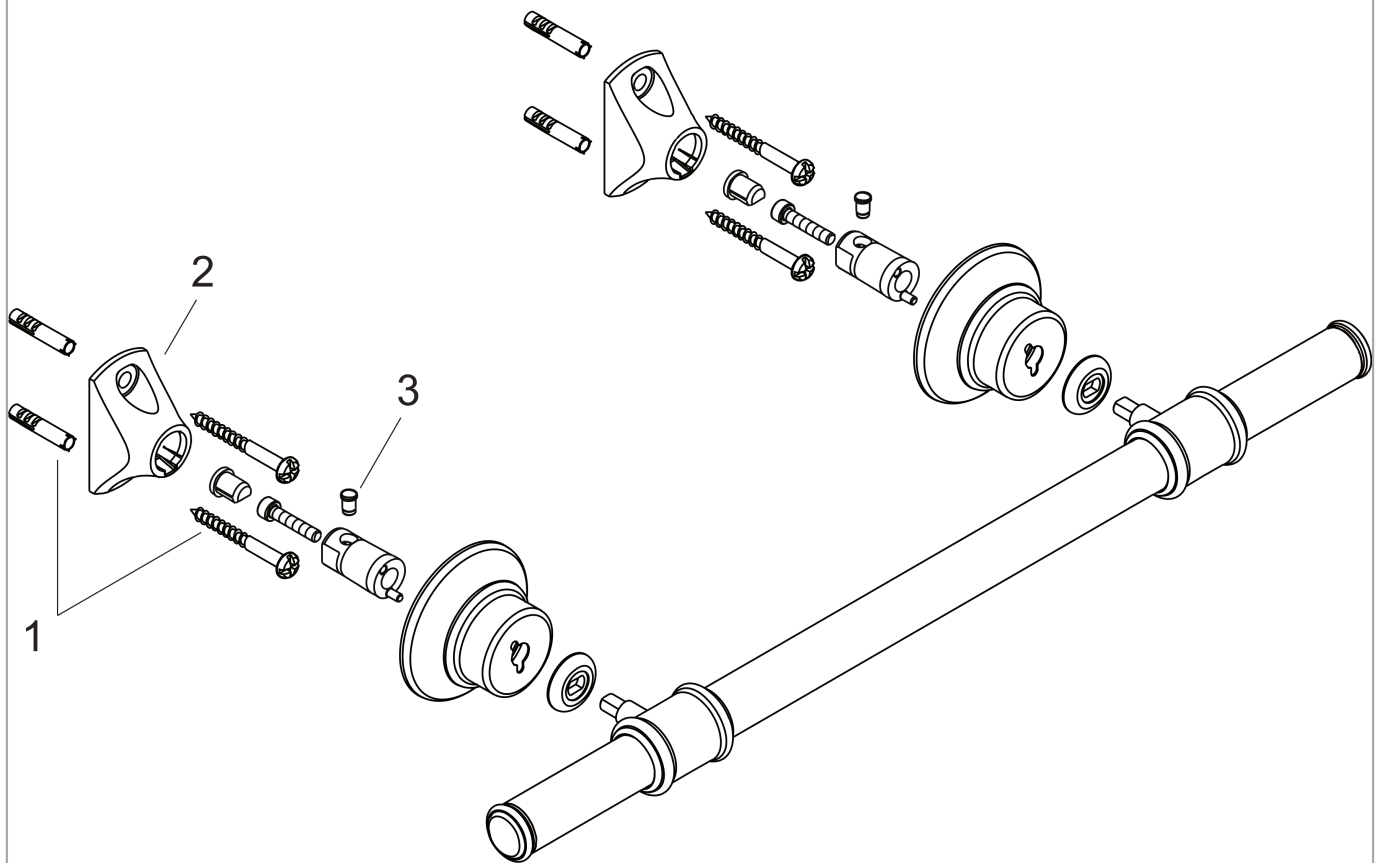

## Product image

## Scale drawing

AXOR Montreux

AXOR Montreux Towel Bar, 24"

Finishes : brushed nickel Part no. : 42060820

## Exploded drawing

Year of production: >05/06

**AXOR Montreux****AXOR Montreux Towel Bar, 24"**Finishes : **brushed nickel** Part no. : **42060820****Spare parts list**

Year of production: &gt;05/06

<b>Pos.</b>	<b>Description</b>	<b>Part no.</b>	<b>Price</b>	<b>PU</b>
1	mounting set	40915000	-	1
2	support element	96341000	-	1
3	pin	97546000	-	1