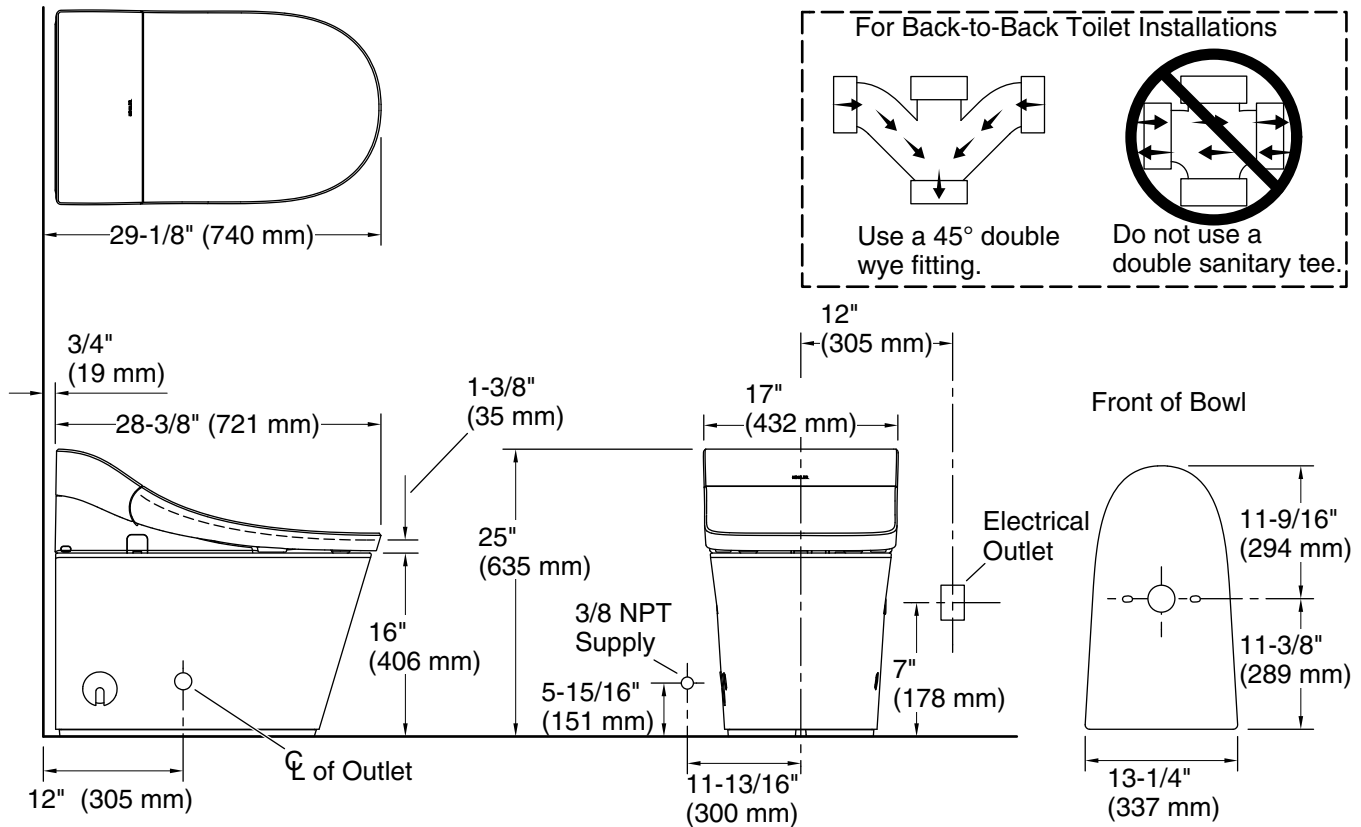

Required Electrical Service

One dedicated circuit required, protected with Class A Ground-Fault Circuit-Interrupter (GFCI). Outside North America, this device may be known as a Residual Current Device (RCD).

120 V, 15 A, 60 Hz

Technical Information

All product dimensions are nominal.

Toilet type:	Floor-mount
Waste Outlet:	Floor
Bowl shape:	Elongated
Flush type:	Power
Seat hinge type:	Self-raising
Trap passageway:	1-15/16" (49 mm)
Rim to water surface:	5-1/4" (133 mm)
Rough-in:	12" (305 mm)

Notes

Install this product according to the installation instructions.

ADA, OBC, CSA B651 compliant when installed to the specific requirements of these regulations.

Plumbing codes may require elongated toilets and elongated, open-front seats in public bathrooms.

Accessibility standards may require controls to be located on the open side of the toilet.