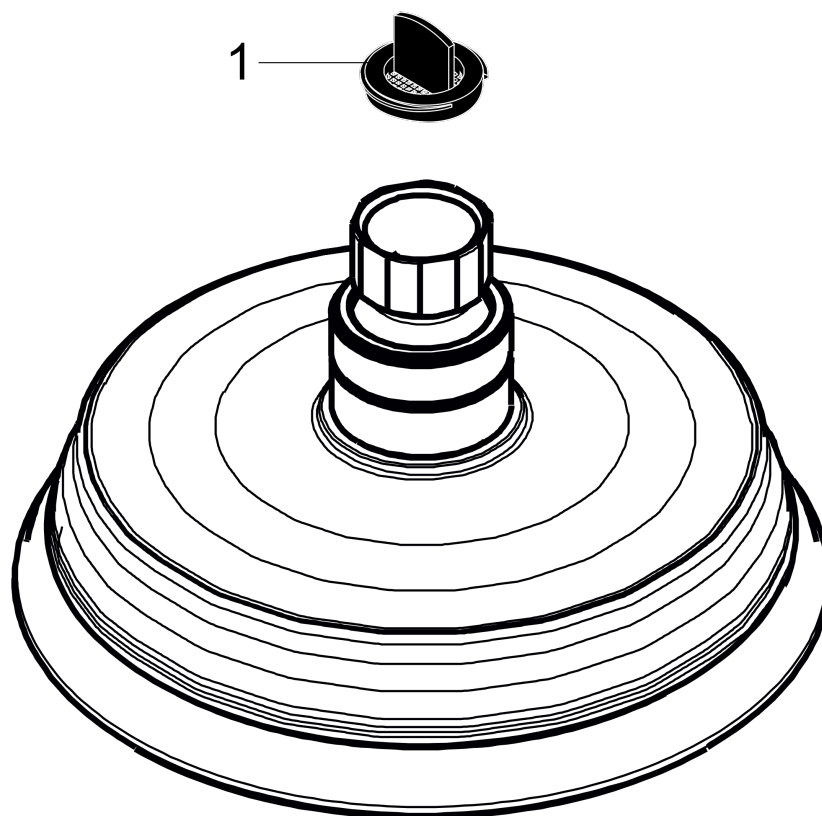

**Croma 100 Classic  
Showerhead 3-Jet, 2.5 GPM**

Finishes : **brushed nickel** Part no. : **04070820**

**Description**

**Features**

- Spray modes: Full, Pulsating Massage, Intense Turbo
- 75 no-clog spray channels
- Flow: 2.5 GPM (9.5 L/Min)

**Technology**

**Product image**

**Scale drawing**

**Croma 100 Classic  
Showerhead 3-Jet, 2.5 GPM**

Finishes : **brushed nickel** Part no. : **04070820**

**Exploded drawing**

Year of production: >01/08

**Croma 100 Classic**  
**Showerhead 3-Jet, 2.5 GPM**  
 Finishes : **brushed nickel** Part no. : **04070820**