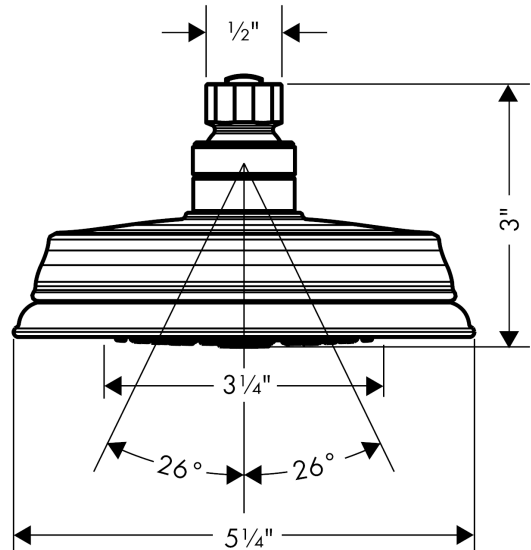

**Croma 100 Classic  
Showerhead 3-Jet, 2.5 GPM**

Finishes : **brushed nickel** Part no. : **04070820**

**Description**

**Features**

- Spray modes: Full, Pulsating Massage, Intense Turbo
- 75 no-clog spray channels
- Flow: 2.5 GPM (9.5 L/Min)

**Technology**

**Product image**

**Scale drawing**

**Croma 100 Classic  
Showerhead 3-Jet, 2.5 GPM**

Finishes : **brushed nickel** Part no. : **04070820**

**Exploded drawing**

Year of production: >01/08

**Croma 100 Classic**  
**Showerhead 3-Jet, 2.5 GPM**  
 Finishes : **brushed nickel** Part no. : **04070820**