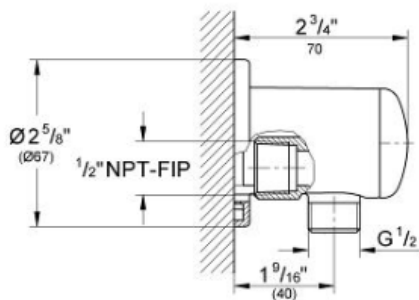

RELEXA  
Shower outlet elbow, 1/2"

MODEL # 28672000

Pure Freude  
an Wasser

GROHE

**Product Description:**  
RELEXA  
Shower outlet elbow, 1/2"

**Standard Specification:**

- 1/2" NPT Female Threads
- GROHE StarLight chrome finish