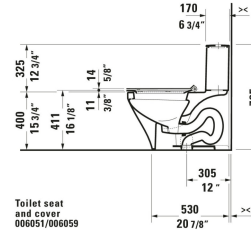

DuraStyle Toilet Seat # 0060590000

| < 14 3/4 " > |

Toilet Seat	Dimension	Weight	Order number
Slow close: Yes, Removable Seat, Hinge material: Stainless Steel, elongated			
Colors			
00 White			
Variant			
White High Gloss, Hinge color: Stainless Steel		6.834 lb	0060590000
Suitable products			
One Piece Toilet 28 1/8 ", elongated, Siphonic, Flushing rim: Closed, Outlet: vertical, Rough-in: 12 ", cUPC listed: Yes, 15 1/8 x 28 1/8 "	15 1/8 x 28 1/8 "		215701
Wall Mounted Toilet Flush water quantity: 1.2/0.8 gal, Washdown model, Flushing rim: Closed, Flush system: washdown model, Outlet horizontal, Concealed fixation, ADA: Yes, cUPC listed: Yes, 14 5/8 x 24 3/8 "	14 5/8 x 24 3/8 "		253709

DuraStyle Toilet Seat # 0060590000

|< 14 3/4 " >|

<p>Toilet Bowl Flush water quantity: 1.2/0.8 gal, Washdown model, Flushing rim: Closed, Outlet: horizontal, Position outlet: Rear, Includes tank: No, Flush system: washdown model, For bowl mounted tank, Adjustable length, Hardware included, Outflow dimensions for Vario connecting bend vertical: 170 - 8 5/8 ", Outflow dimensions for Vario outlet set vertical: 70 - 7 1/2 ", cUPC listed: Yes, 14 5/8 x 27 3/4 "</p>	14 5/8 x 27 3/4 "	215609
<p>Toilet Bowl 27 3/4 ", elongated, Flush water quantity: 1.28/1.28 gal, Siphonic, Flushing rim: Closed, Outlet vertical, cUPC listed: Yes, 14 5/8 x 27 3/4 "</p>	14 5/8 x 27 3/4 "	216001
<p>Wall Mounted Toilet Flush water quantity: 1.2/0.8 gal, Washdown model, Flushing rim: Rimless, Flush system: washdown model, Outlet horizontal, Concealed fixation, ADA: Yes, cUPC listed: Yes, 14 5/8 x 24 3/8 "</p>	14 5/8 x 24 3/8 "	254209
<p>One Piece Toilet , 15 1/8 x 28 1/8 "</p>	15 1/8 x 28 1/8 "	D40521
<p>One Piece Toilet , 15 1/8 x 28 1/8 "</p>	15 1/8 x 28 1/8 "	D40522