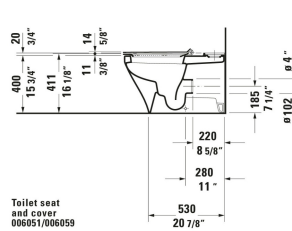

DuraStyle Toilet Seat # 0060590000

| < 14 3/4 " > |

Toilet Seat	Dimension	Weight	Order number
Slow close: Yes, Removable Seat, Hinge material: Stainless Steel, elongated			
Colors			
00 White			
Variant			
White High Gloss, Hinge color: Stainless Steel		6.834 lb	0060590000
Suitable products			
One Piece Toilet 28 1/8 ", elongated, Siphonic, Flushing rim: Closed, Outlet: vertical, Rough-in: 12 ", cUPC listed: Yes, 15 1/8 x 28 1/8 "	15 1/8 x 28 1/8 "		215701
Wall Mounted Toilet Flush water quantity: 1.2/0.8 gal, Washdown model, Flushing rim: Closed, Flush system: washdown model, Outlet horizontal, Concealed fixation, ADA: Yes, cUPC listed: Yes, 14 5/8 x 24 3/8 "	14 5/8 x 24 3/8 "		253709

DuraStyle Toilet Seat # 0060590000

|< 14 3/4 " >|

<p>Toilet Bowl Flush water quantity: 1.2/0.8 gal, Washdown model, Flushing rim: Closed, Outlet: horizontal, Position outlet: Rear, Includes tank: No, Flush system: washdown model, For bowl mounted tank, Adjustable length, Hardware included, Outflow dimensions for Vario connecting bend vertical: 170 - 8 5/8 ", Outflow dimensions for Vario outlet set vertical: 70 - 7 1/2 ", cUPC listed: Yes, 14 5/8 x 27 3/4 "</p>	14 5/8 x 27 3/4 "	215609
<p>Toilet Bowl 27 3/4 ", elongated, Flush water quantity: 1.28/1.28 gal, Siphonic, Flushing rim: Closed, Outlet vertical, cUPC listed: Yes, 14 5/8 x 27 3/4 "</p>	14 5/8 x 27 3/4 "	216001
<p>Wall Mounted Toilet Flush water quantity: 1.2/0.8 gal, Washdown model, Flushing rim: Rimless, Flush system: washdown model, Outlet horizontal, Concealed fixation, ADA: Yes, cUPC listed: Yes, 14 5/8 x 24 3/8 "</p>	14 5/8 x 24 3/8 "	254209
<p>One Piece Toilet , 15 1/8 x 28 1/8 "</p>	15 1/8 x 28 1/8 "	D40521
<p>One Piece Toilet , 15 1/8 x 28 1/8 "</p>	15 1/8 x 28 1/8 "	D40522