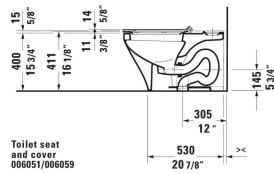

DuraStyle Toilet Seat # 0060590000

| < 14 3/4 " > |

Toilet Seat	Dimension	Weight	Order number
Slow close: Yes, Removable Seat, Hinge material: Stainless Steel, elongated			
Colors			
00 White			
Variant			
White High Gloss, Hinge color: Stainless Steel		6.834 lb	0060590000
Suitable products			
One Piece Toilet 28 1/8 ", elongated, Siphonic, Flushing rim: Closed, Outlet: vertical, Rough-in: 12 ", cUPC listed: Yes, 15 1/8 x 28 1/8 "	15 1/8 x 28 1/8 "		215701
Wall Mounted Toilet Flush water quantity: 1.2/0.8 gal, Washdown model, Flushing rim: Closed, Flush system: washdown model, Outlet horizontal, Concealed fixation, ADA: Yes, cUPC listed: Yes, 14 5/8 x 24 3/8 "	14 5/8 x 24 3/8 "		253709

DuraStyle Toilet Seat # 0060590000

|< 14 3/4 " >|

<p>Toilet Bowl Flush water quantity: 1.2/0.8 gal, Washdown model, Flushing rim: Closed, Outlet: horizontal, Position outlet: Rear, Includes tank: No, Flush system: washdown model, For bowl mounted tank, Adjustable length, Hardware included, Outflow dimensions for Vario connecting bend vertical: 170 - 8 5/8 ", Outflow dimensions for Vario outlet set vertical: 70 - 7 1/2 ", cUPC listed: Yes, 14 5/8 x 27 3/4 "</p>	14 5/8 x 27 3/4 "	215609
<p>Toilet Bowl 27 3/4 ", elongated, Flush water quantity: 1.28/1.28 gal, Siphonic, Flushing rim: Closed, Outlet vertical, cUPC listed: Yes, 14 5/8 x 27 3/4 "</p>	14 5/8 x 27 3/4 "	216001
<p>Wall Mounted Toilet Flush water quantity: 1.2/0.8 gal, Washdown model, Flushing rim: Rimless, Flush system: washdown model, Outlet horizontal, Concealed fixation, ADA: Yes, cUPC listed: Yes, 14 5/8 x 24 3/8 "</p>	14 5/8 x 24 3/8 "	254209
<p>One Piece Toilet , 15 1/8 x 28 1/8 "</p>	15 1/8 x 28 1/8 "	D40521
<p>One Piece Toilet , 15 1/8 x 28 1/8 "</p>	15 1/8 x 28 1/8 "	D40522