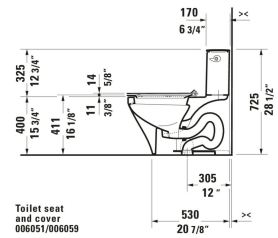

DuraStyle Toilet Seat # 0060590000

| < 14 3/4 " > |

Toilet Seat	Dimension	Weight	Order number
Slow close: Yes, Removable Seat, Hinge material: Stainless Steel, elongated			
Colors			
00 White			
Variant			
White High Gloss, Hinge color: Stainless Steel		6.834 lb	0060590000
Suitable products			
One Piece Toilet 28 1/8 ", elongated, Siphonic, Flushing rim: Closed, Outlet: vertical, Rough-in: 12 ", cUPC listed: Yes, 15 1/8 x 28 1/8 "	15 1/8 x 28 1/8 "		215701
Wall Mounted Toilet Flush water quantity: 1.2/0.8 gal, Washdown model, Flushing rim: Closed, Flush system: washdown model, Outlet horizontal, Concealed fixation, ADA: Yes, cUPC listed: Yes, 14 5/8 x 24 3/8 "	14 5/8 x 24 3/8 "		253709

DuraStyle Toilet Seat # 0060590000

|< 14 3/4 " >|

<p>Toilet Bowl Flush water quantity: 1.2/0.8 gal, Washdown model, Flushing rim: Closed, Outlet: horizontal, Position outlet: Rear, Includes tank: No, Flush system: washdown model, For bowl mounted tank, Adjustable length, Hardware included, Outflow dimensions for Vario connecting bend vertical: 170 - 8 5/8 ", Outflow dimensions for Vario outlet set vertical: 70 - 7 1/2 ", cUPC listed: Yes, 14 5/8 x 27 3/4 "</p>	14 5/8 x 27 3/4 "	215609
<p>Toilet Bowl 27 3/4 ", elongated, Flush water quantity: 1.28/1.28 gal, Siphonic, Flushing rim: Closed, Outlet vertical, cUPC listed: Yes, 14 5/8 x 27 3/4 "</p>	14 5/8 x 27 3/4 "	216001
<p>Wall Mounted Toilet Flush water quantity: 1.2/0.8 gal, Washdown model, Flushing rim: Rimless, Flush system: washdown model, Outlet horizontal, Concealed fixation, ADA: Yes, cUPC listed: Yes, 14 5/8 x 24 3/8 "</p>	14 5/8 x 24 3/8 "	254209
<p>One Piece Toilet , 15 1/8 x 28 1/8 "</p>	15 1/8 x 28 1/8 "	D40521
<p>One Piece Toilet , 15 1/8 x 28 1/8 "</p>	15 1/8 x 28 1/8 "	D40522