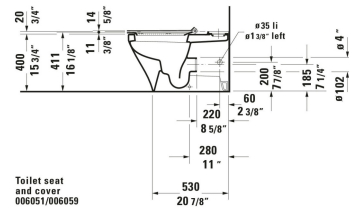

DuraStyle Toilet Seat # 0060590000

| < 14 3/4 " > |

Toilet Seat	Dimension	Weight	Order number
Slow close: Yes, Removable Seat, Hinge material: Stainless Steel, elongated			
Colors			
00 White			
Variant			
White High Gloss, Hinge color: Stainless Steel		6.834 lb	0060590000
Suitable products			
One Piece Toilet 28 1/8 ", elongated, Siphonic, Flushing rim: Closed, Outlet: vertical, Rough-in: 12 ", cUPC listed: Yes, 15 1/8 x 28 1/8 "	15 1/8 x 28 1/8 "		215701
Wall Mounted Toilet Flush water quantity: 1.2/0.8 gal, Washdown model, Flushing rim: Closed, Flush system: washdown model, Outlet horizontal, Concealed fixation, ADA: Yes, cUPC listed: Yes, 14 5/8 x 24 3/8 "	14 5/8 x 24 3/8 "		253709