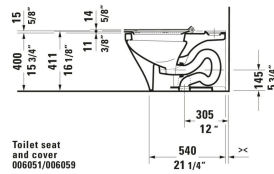

DuraStyle Toilet Seat # 0060590000

| < 14 3/4 " > |

Toilet Seat	Dimension	Weight	Order number
Slow close: Yes, Removable Seat, Hinge material: Stainless Steel, elongated			
Colors			
00 White			
Variant			
White High Gloss, Hinge color: Stainless Steel		6.834 lb	0060590000
Suitable products			
One Piece Toilet 28 1/8 ", elongated, Siphonic, Flushing rim: Closed, Outlet: vertical, Rough-in: 12 ", cUPC listed: Yes, 15 1/8 x 28 1/8 "	15 1/8 x 28 1/8 "		215701
Wall Mounted Toilet Flush water quantity: 1.2/0.8 gal, Washdown model, Flushing rim: Closed, Flush system: washdown model, Outlet horizontal, Concealed fixation, ADA: Yes, cUPC listed: Yes, 14 5/8 x 24 3/8 "	14 5/8 x 24 3/8 "		253709

DuraStyle Toilet Seat # 0060590000

|< 14 3/4 " >|

<p>Toilet Bowl Flush water quantity: 1.2/0.8 gal, Washdown model, Flushing rim: Closed, Outlet: horizontal, Position outlet: Rear, Includes tank: No, Flush system: washdown model, For bowl mounted tank, Adjustable length, Hardware included, Outflow dimensions for Vario connecting bend vertical: 170 - 8 5/8 ", Outflow dimensions for Vario outlet set vertical: 70 - 7 1/2 ", cUPC listed: Yes, 14 5/8 x 27 3/4 "</p>	14 5/8 x 27 3/4 "	215609
<p>Toilet Bowl 27 3/4 ", elongated, Flush water quantity: 1.28/1.28 gal, Siphonic, Flushing rim: Closed, Outlet vertical, cUPC listed: Yes, 14 5/8 x 27 3/4 "</p>	14 5/8 x 27 3/4 "	216001
<p>Wall Mounted Toilet Flush water quantity: 1.2/0.8 gal, Washdown model, Flushing rim: Rimless, Flush system: washdown model, Outlet horizontal, Concealed fixation, ADA: Yes, cUPC listed: Yes, 14 5/8 x 24 3/8 "</p>	14 5/8 x 24 3/8 "	254209
<p>One Piece Toilet , 15 1/8 x 28 1/8 "</p>	15 1/8 x 28 1/8 "	D40521
<p>One Piece Toilet , 15 1/8 x 28 1/8 "</p>	15 1/8 x 28 1/8 "	D40522