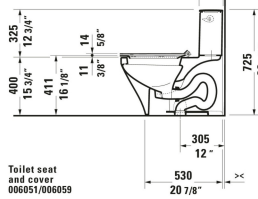

DuraStyle Toilet Seat # 0060590000

| < 14 3/4 " > |

Toilet Seat	Dimension	Weight	Order number
Slow close: Yes, Removable Seat, Hinge material: Stainless Steel, elongated			
Colors			
00 White			
Variant			
White High Gloss, Hinge color: Stainless Steel		6.834 lb	0060590000
Suitable products			
One Piece Toilet 28 1/8 ", elongated, Siphonic, Flushing rim: Closed, Outlet: vertical, Rough-in: 12 ", cUPC listed: Yes, 15 1/8 x 28 1/8 "	15 1/8 x 28 1/8 "		215701
Wall Mounted Toilet Flush water quantity: 1.2/0.8 gal, Washdown model, Flushing rim: Closed, Flush system: washdown model, Outlet horizontal, Concealed fixation, ADA: Yes, cUPC listed: Yes, 14 5/8 x 24 3/8 "	14 5/8 x 24 3/8 "		253709

DuraStyle Toilet Seat # 0060590000

|< 14 3/4 " >|

<p>Toilet Bowl Flush water quantity: 1.2/0.8 gal, Washdown model, Flushing rim: Closed, Outlet: horizontal, Position outlet: Rear, Includes tank: No, Flush system: washdown model, For bowl mounted tank, Adjustable length, Hardware included, Outflow dimensions for Vario connecting bend vertical: 170 - 8 5/8 ", Outflow dimensions for Vario outlet set vertical: 70 - 7 1/2 ", cUPC listed: Yes, 14 5/8 x 27 3/4 "</p>	14 5/8 x 27 3/4 "	215609
<p>Toilet Bowl 27 3/4 ", elongated, Flush water quantity: 1.28/1.28 gal, Siphonic, Flushing rim: Closed, Outlet vertical, cUPC listed: Yes, 14 5/8 x 27 3/4 "</p>	14 5/8 x 27 3/4 "	216001
<p>Wall Mounted Toilet Flush water quantity: 1.2/0.8 gal, Washdown model, Flushing rim: Rimless, Flush system: washdown model, Outlet horizontal, Concealed fixation, ADA: Yes, cUPC listed: Yes, 14 5/8 x 24 3/8 "</p>	14 5/8 x 24 3/8 "	254209
<p>One Piece Toilet , 15 1/8 x 28 1/8 "</p>	15 1/8 x 28 1/8 "	D40521
<p>One Piece Toilet , 15 1/8 x 28 1/8 "</p>	15 1/8 x 28 1/8 "	D40522