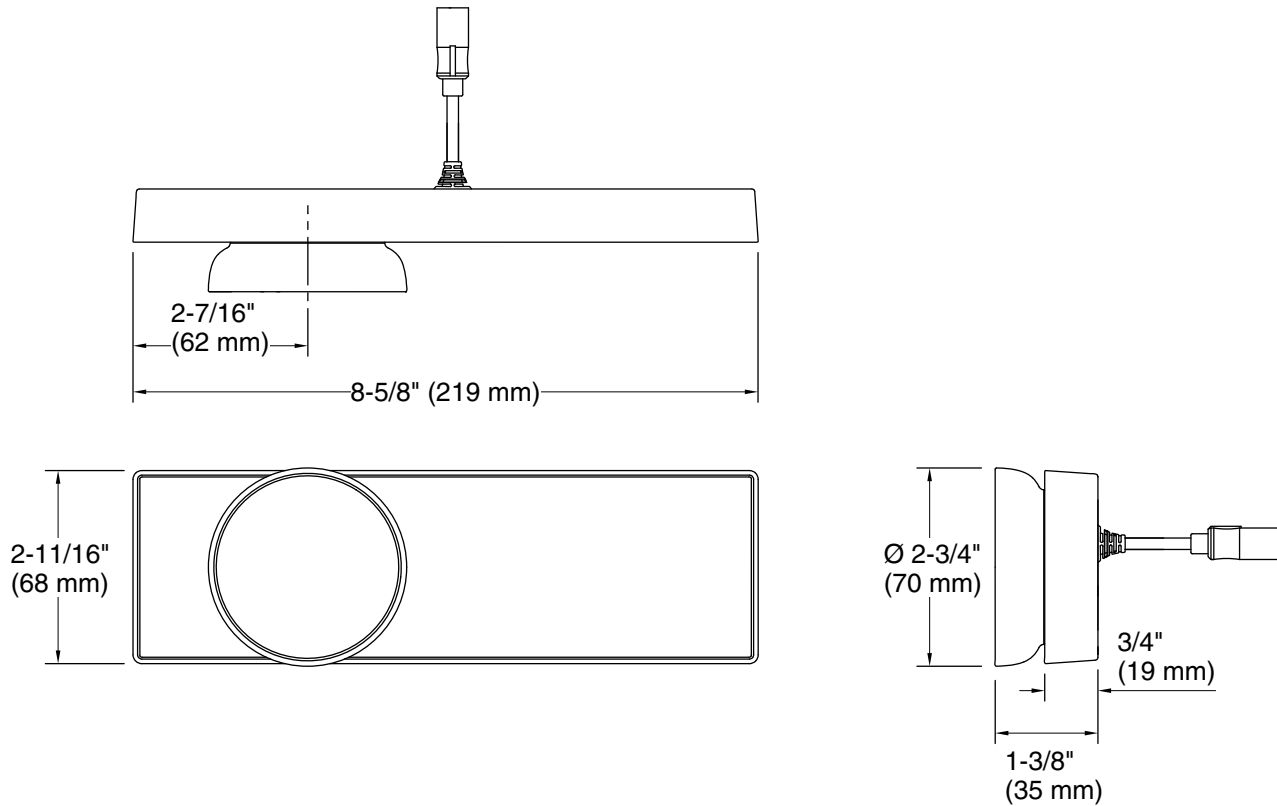

Technical Information

All product dimensions are nominal.

Spout:

Cable length: Data, 32 ft (9.8 m)

Max. Ambient temp: 120°F (48.9°C)

Notes

Install this product according to the installation instructions.