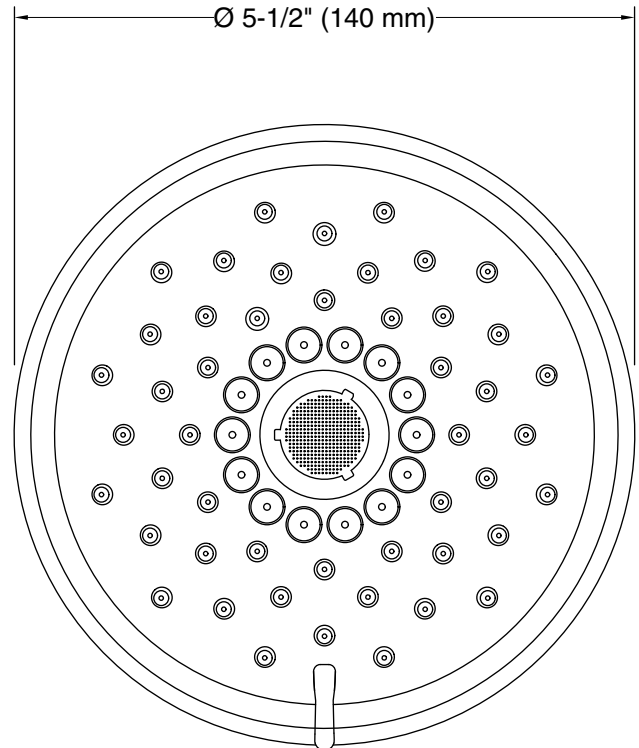

Features

- Multifunction showerhead and handshower each have advanced spray engines to provide three experiences: full coverage, pulsating massage, and silk spray
- Full coverage spray produces an encompassing spray ideal for everyday use
- Pulsating massage spray targets sore muscles to ease away aches and pains
- Silk spray releases a dense, luxurious spray ideal for rinsing
- Thumb tab allows for a smooth transition between sprays
- MasterClean™ sprayface features an easy-to-clean surface that withstands mineral buildup
- 1.75 gpm (6.6 lpm) flow rate.
- Coordinates with Purist®, Stillness®, and Composed® faucets and accessories

Material

- KOHLER finishes resist corrosion and tarnishing

Installation

- Shower arm and flange sold separately
- 1/2"-14 NPT connection.
- Wall-mount

Water Conservation & Rebates

- This product can help a building earn Water Efficiency points in LEED® Green Building Rating System

Recommended Products/Accessories

K-7397 Shower Arm and Flange
K-7395 Shower Arm and Flange
K-933 Shower Arm and Flange
K-934 Shower Arm and Flange
K-23723 Faucet cleaner

Codes/Standards

ASME A112.18.1/CSA B125.1
DOE - Energy Policy Act 1992
EPA WaterSense®
California Energy Commission (CEC)

Technical Information

All product dimensions are nominal.

Showerhead/Body Spray:

Rated maximum flow: 1.75 gal/min (6.6 l/min)

Notes

Install this product according to the installation instructions.