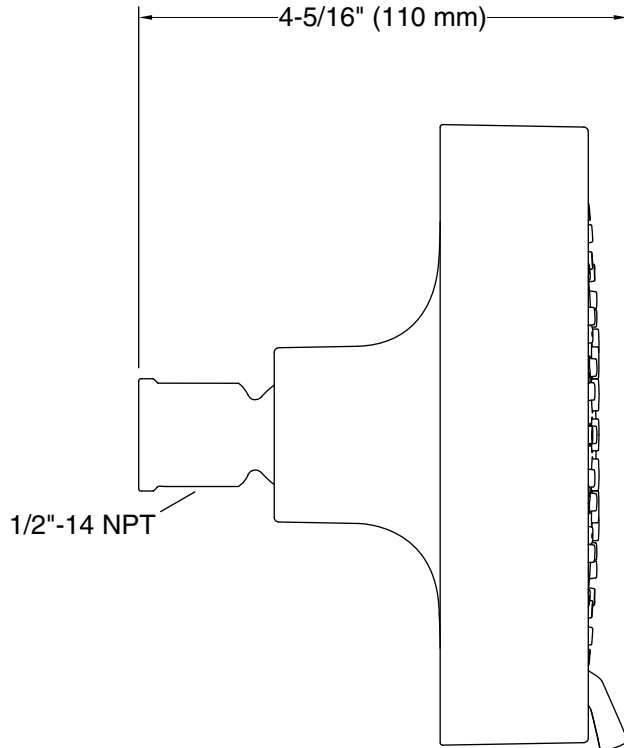

Material

- KOHLER finishes resist corrosion and tarnishing

Installation

- Shower arm and flange sold separately
- 1/2"-14 NPT connection.
- Wall-mount

Water Conservation & Rebates

- This product can help a building earn Water Efficiency points in LEED® Green Building Rating System

Recommended Products/Accessories

K-7397 Shower Arm and Flange
K-7395 Shower Arm and Flange
K-933 Shower Arm and Flange
K-934 Shower Arm and Flange
K-23723 Faucet cleaner

Codes/Standards

ASME A112.18.1/CSA B125.1
DOE - Energy Policy Act 1992
EPA WaterSense®
California Energy Commission (CEC)

Technical Information

All product dimensions are nominal.

Showerhead/Body Spray:

Rated maximum flow: 1.75 gal/min (6.6 l/min)

Notes

Install this product according to the installation instructions.