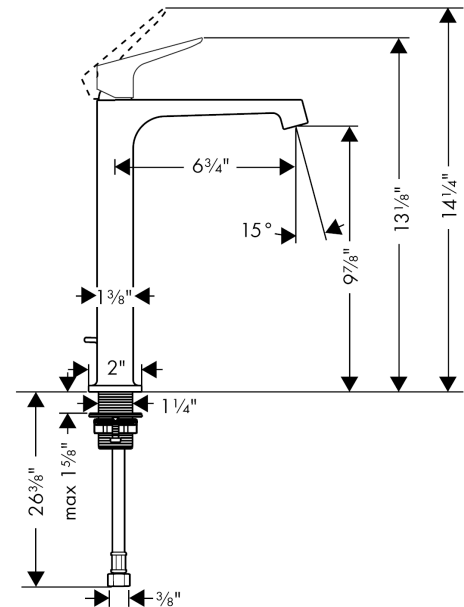

AXOR Citterio M
AXOR Citterio M Single-Hole Faucet, Tall, 1.2 GPM
 Finishes : **brushed nickel** Part no. : **34120821**

Description

Features

- Aerated spray
- maximum Flow rate at 44 PSI: 1.2 GPM
- Ceramic cartridge
- pop-up waste set G 1

AXOR Citterio M
AXOR Citterio M Single-Hole Faucet, Tall, 1.2 GPM
Finishes : **brushed nickel** Part no. : **34120821**

Exploded drawing

Year of production: >07/16

AXOR Citterio M
AXOR Citterio M Single-Hole Faucet, Tall, 1.2 GPM
 Finishes : **brushed nickel** Part no. : **34120821**

Spare parts list

Year of production: >07/16

Pos.	Description	Part no.	Price	PU
1	handle	34093820	-	1
2	flange	98863820	-	1
3	nut	98864000	-	1
4	cartridge, assy	95973001	-	1
5	pull rod	96923820	-	1
6	connection hose 35½" M8x0,75 3/8"	96316001	-	1
7	special tool	98987000	-	1
8	fixing set (Ø 32)	13961000	-	1
9	lever collar	97548000	-	1
10	aerator M16,5x1 (4,5 l/min)	92875000	-	1
a	seal	98865000	-	1
b	adapter for cartridge	98866000	-	1
c	pop up waste	88509820	-	1
d	screw cover	96762000	-	1