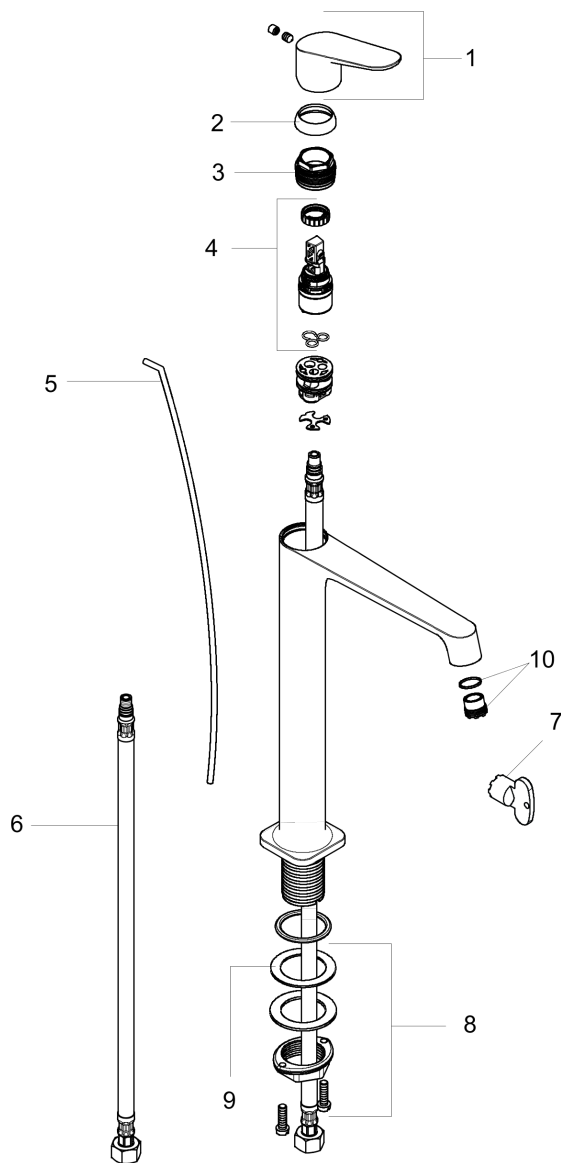

AXOR Citterio M
AXOR Citterio M Single-Hole Faucet, Tall, 1.2 GPM
 Finishes : **brushed nickel** Part no. : **34120821**

Description

Features

- Aerated spray
- maximum Flow rate at 44 PSI: 1.2 GPM
- Ceramic cartridge
- pop-up waste set G 1

Item details

List Price \$ 1,273.00

Technology

Design awards

reddot design award

Compliance

Product image

Scale drawing

AXOR Citterio M
AXOR Citterio M Single-Hole Faucet, Tall, 1.2 GPM
Finishes : **brushed nickel** Part no. : **34120821**

Exploded drawing

Year of production: >07/16

AXOR Citterio M
AXOR Citterio M Single-Hole Faucet, Tall, 1.2 GPM
 Finishes : **brushed nickel** Part no. : **34120821**

Spare parts list

Year of production: >07/16

Pos.	Description	Part no.	Price	PU
1	handle	34093820	-	1
2	flange	98863820	-	1
3	nut	98864000	-	1
4	cartridge, assy	95973001	-	1
5	pull rod	96923820	-	1
6	connection hose 35½" M8x0,75 3/8"	96316001	-	1
7	special tool	98987000	-	1
8	fixing set (Ø 32)	13961000	-	1
9	lever collar	97548000	-	1
10	aerator M16,5x1 (4,5 l/min)	92875000	-	1
a	seal	98865000	-	1
b	adapter for cartridge	98866000	-	1
c	pop up waste	88509820	-	1
d	screw cover	96762000	-	1