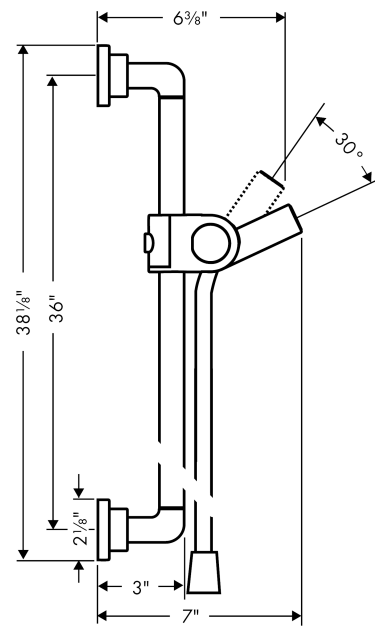

AXOR Citterio

Axor Citterio Wallbar, 36"

Finishes : **chrome** Part no. : **27831000**

Description

Features

- Brass wallbar

Comprised of

- Techniflex 63" Hose (#28276XXX)
- Techniflex Hose, 63" (#28276USA)
- Isiflex shower hose 1.60 m (#28626XXX)

Item details

List Price \$ 410.00

Compliance

Product image

Scale drawing

AXOR Citterio
Axor Citterio Wallbar, 36"
Finishes : **chrome** Part no. : **27831000**

Exploded drawing

Year of production: >04/05

AXOR Citterio
Axor Citterio Wallbar, 36"
 Finishes : **chrome** Part no. : **27831000**

Spare parts list

Year of production: >04/05

Pos.	Description	Part no.	Price	PU
1	mounting set	40916000	-	1
2	support element	97597000	-	1
3	hexagon socket screw M4x10	97661000	-	1
4	hollow set screw M6x6	97660000	-	1
5	wall support	97696000	-	1
6	tile-matching-disk	96380000	-	1
7	support, assy	96505000	-	1
8	cover	95982000	-	1
9	guide	98918000	-	1
10	shower hose Isiflex'B 1,60 m	28276000	-	1
11	filter packing	94246000	-	1