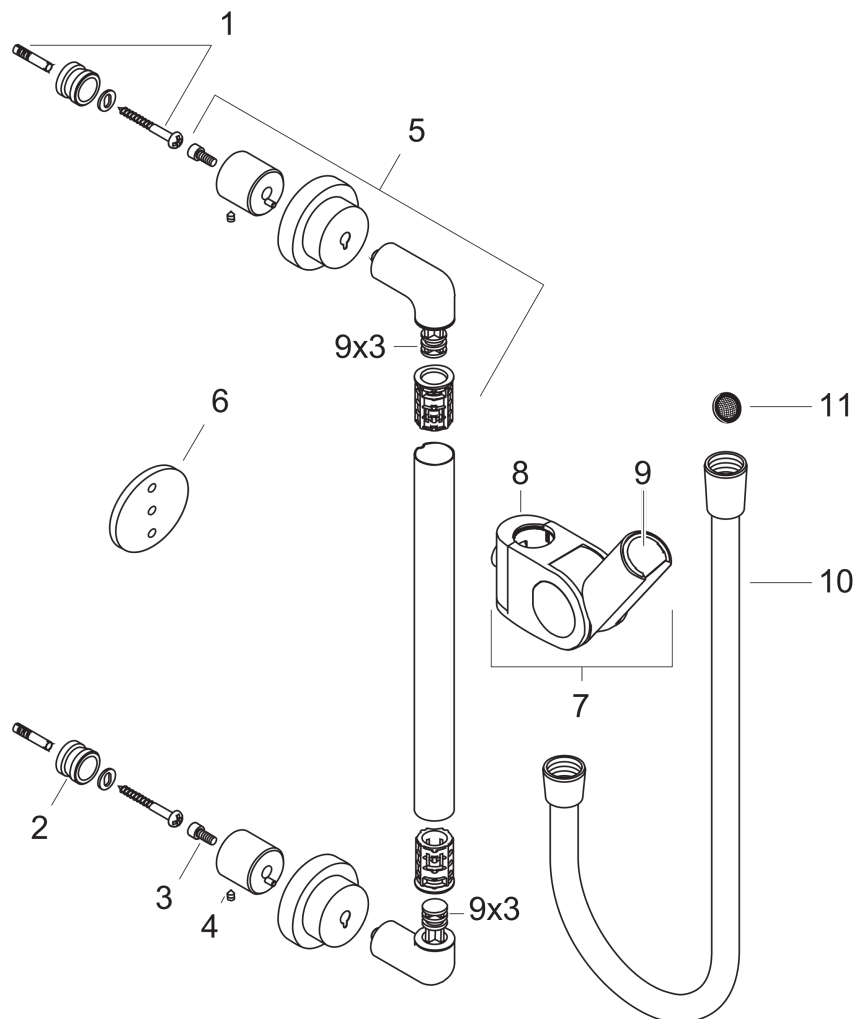

AXOR Citterio

Axor Citterio Wallbar, 36"

Finishes : **chrome** Part no. : **27831000**

Description

Features

- Brass wallbar

Comprised of

- Techniflex 63" Hose (#28276XXX)
- Techniflex Hose, 63" (#28276USA)
- Isiflex shower hose 1.60 m (#28626XXX)

Item details

List Price \$ 410.00

Compliance

Product image

Scale drawing

AXOR Citterio
Axor Citterio Wallbar, 36"
Finishes : **chrome** Part no. : **27831000**

Exploded drawing

Year of production: >04/05

AXOR Citterio
Axor Citterio Wallbar, 36"
 Finishes : **chrome** Part no. : **27831000**

Spare parts list

Year of production: >04/05

Pos.	Description	Part no.	Price	PU
1	mounting set	40916000	-	1
2	support element	97597000	-	1
3	hexagon socket screw M4x10	97661000	-	1
4	hollow set screw M6x6	97660000	-	1
5	wall support	97696000	-	1
6	tile-matching-disk	96380000	-	1
7	support, assy	96505000	-	1
8	cover	95982000	-	1
9	guide	98918000	-	1
10	shower hose Isiflex'B 1,60 m	28276000	-	1
11	filter packing	94246000	-	1