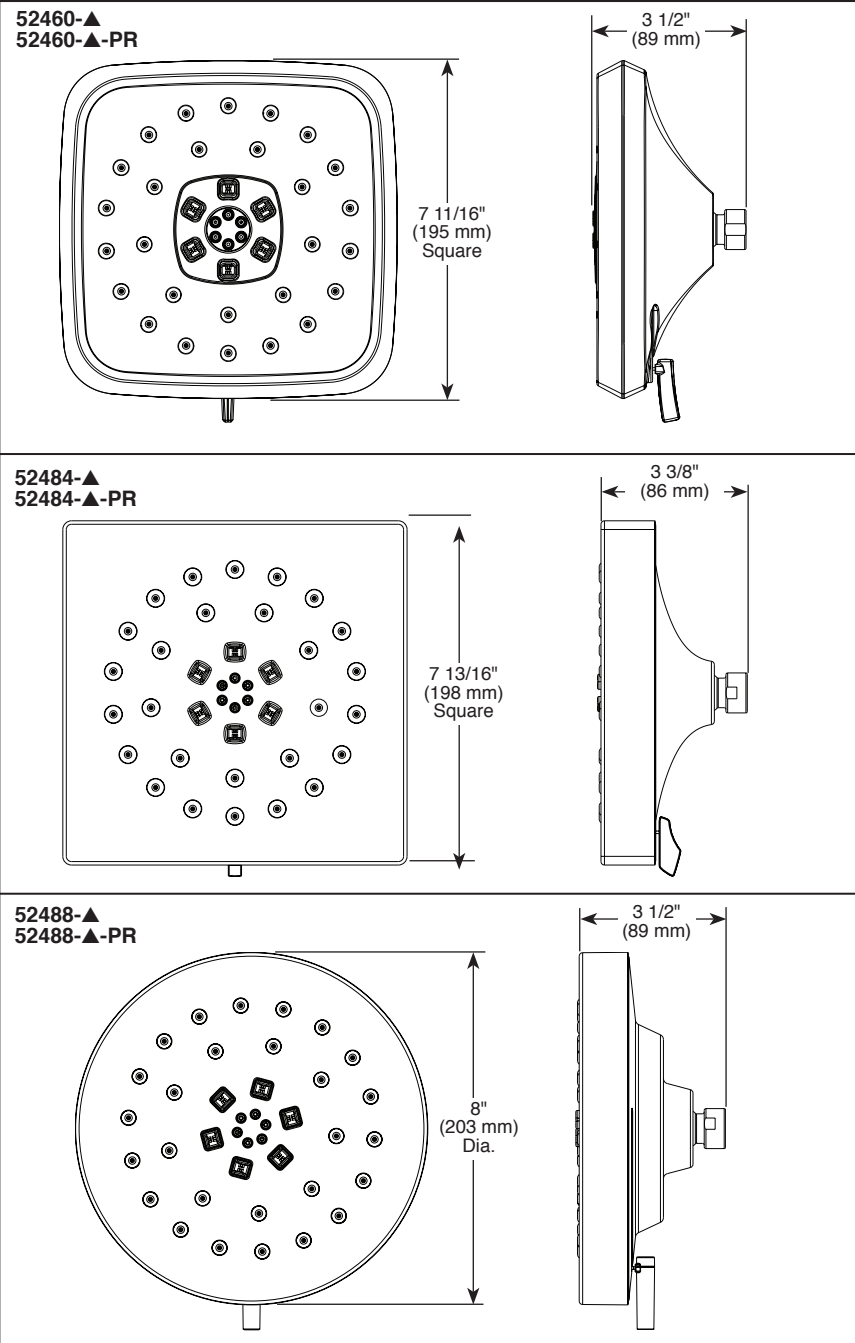

see what Delta can do™

SHOWER HEAD

■ H₂Okinetic® Shower Head

Submitted Model No.: _____

Specific Features: _____

FEATURES:

- Touch-Clean® Nozzles
- H₂Okinetic® UltraSoak™ Spray
- H₂Okinetic® PowerDrench® Spray
- Lumicoat™ Finish (-PR models only)
- Lumicoat™ Finishes easily wipe clean without cleaners and chemicals on the products most commonly touched areas

STANDARD SPECIFICATIONS

- Max flow rate 1.75 gpm at 80 psi, 6.6 L/min @ 550 kPa
- Shower head with four spray settings - pause is a non-positive shut-off
- Lever changes spray settings
- The ball joint swivel angle is 44° (22° per side)
- Metal ball connector for durability, easy installation
- Standard 1/2"-14 NPT pipe fitting

COMPLIES WITH:

- ASME A112.18.1 / CSA B125.1
- EPA WaterSense®

Spray Patterns

▲ Designate proper finish suffix

Delta reserves the right (1) to make changes in specifications and materials, and (2) to change or discontinue models, both without notice or obligation. Dimensions are for reference only. See current full-line price book or www.deltafaucet.com for finish options and product availability.