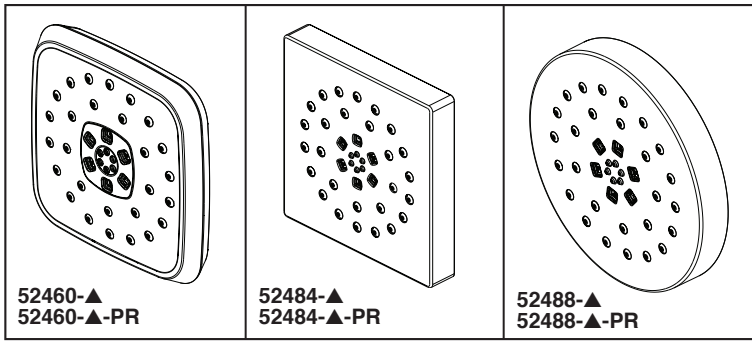

see what Delta can do™

SHOWER HEAD

■ H₂Okinetic® Shower Head

Submitted Model No.: _____

Specific Features: _____

FEATURES:

- Touch-Clean® Nozzles
- H₂Okinetic® UltraSoak™ Spray
- H₂Okinetic® PowerDrench® Spray
- Lumicoat™ Finish (-PR models only)
- Lumicoat™ Finishes easily wipe clean without cleaners and chemicals on the products most commonly touched areas

STANDARD SPECIFICATIONS

- Max flow rate 1.75 gpm at 80 psi, 6.6 L/min @ 550 kPa
- Shower head with four spray settings - pause is a non-positive shut-off
- Lever changes spray settings
- The ball joint swivel angle is 44° (22° per side)
- Metal ball connector for durability, easy installation
- Standard 1/2"-14 NPT pipe fitting

COMPLIES WITH:

- ASME A112.18.1 / CSA B125.1
- EPA WaterSense®

Spray Patterns

▲ Designate proper finish suffix

Delta reserves the right (1) to make changes in specifications and materials, and (2) to change or discontinue models, both without notice or obligation. Dimensions are for reference only. See current full-line price book or www.deltafaucet.com for finish options and product availability.