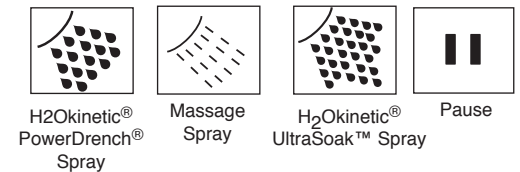

Spray Patterns

▲ Designate proper finish suffix

Delta reserves the right (1) to make changes in specifications and materials, and (2) to change or discontinue models, both without notice or obligation. Dimensions are for reference only. See current full-line price book or www.deltafaucet.com for finish options and product availability.

DSP-B-52460 Rev. B

Delta Faucet Company

55 E. 111th Street, Indianapolis, IN 46280
350 South Edgeware Road, St. Thomas, ON N5P 4L1
© 2021 Delta Faucet Company