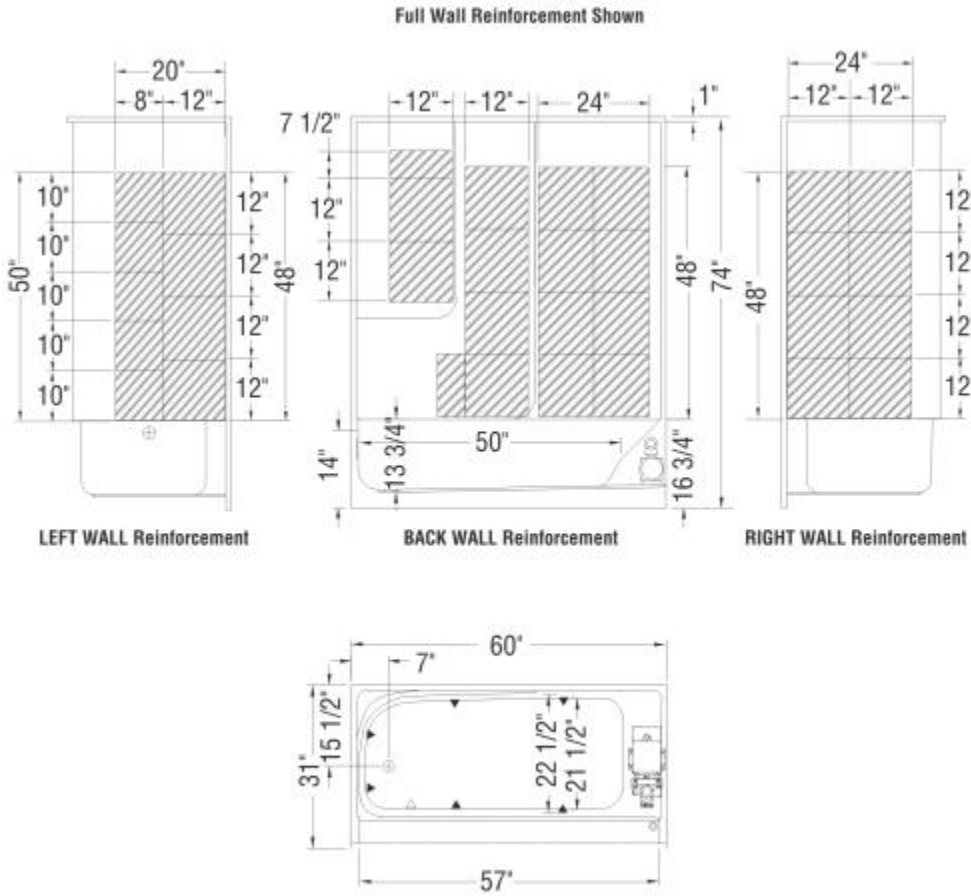

TSEA62 60 x 31 AcrylX Alcove One-Piece Tub Shower

Model number:

140100-000-002-001

Dimensions: 59.875" x 31" x 74"

Installation: Alcove

Material: AcrylX™ Applied Acrylic

Standard Features:

- 1-piece tub shower without roof cap
Integrated shelf

Systems:

Whirlpool

Standard Colors:

White

Certifications

MAAX products adhere to one or more of the following certifications:

MAAX

TSEA62 60 x 31 AcrylX Alcove One-Piece Tub Shower

Model number:

140100-000-002-001

Dimensions: 59.875" x 31" x 74"

Installation: Alcove

Material: AcrylX™ Applied Acrylic

Dimensions

60 x 31 x 74 In.
(1521 x 787 x 1880 mm)

Water Capacity

52 gallons - 196 liters

Weight

130 lbs - 59 kg

Deep Sump Height

13.75 In. - 349 mm

Drain location:

Left

Right