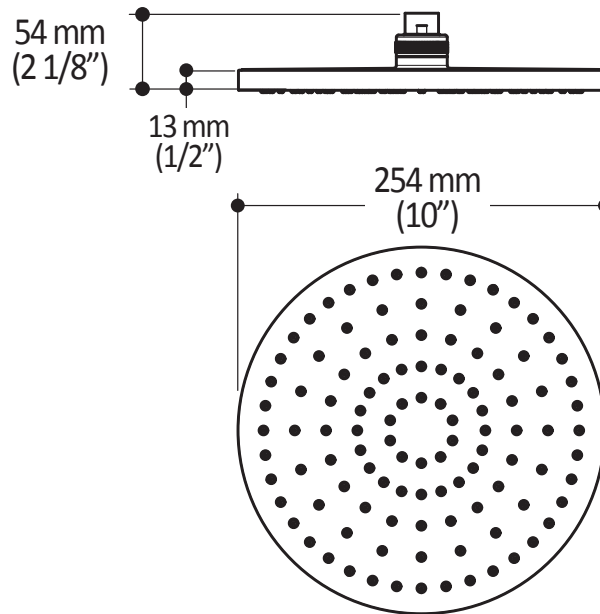

Important : Dimensions are approximated and are subject to changes. Please refer to the installation instructions.

Kalia

ONCE UPON A TIME...WATER®

1355, 2nd Street, Industrial Park
Sainte-Marie (Québec)
Canada G6E 1G9

T 418-387-9090
1-877-GO-KALIA (1-87- 465-2542)
F 418 387-9089

KaliaStyle.com