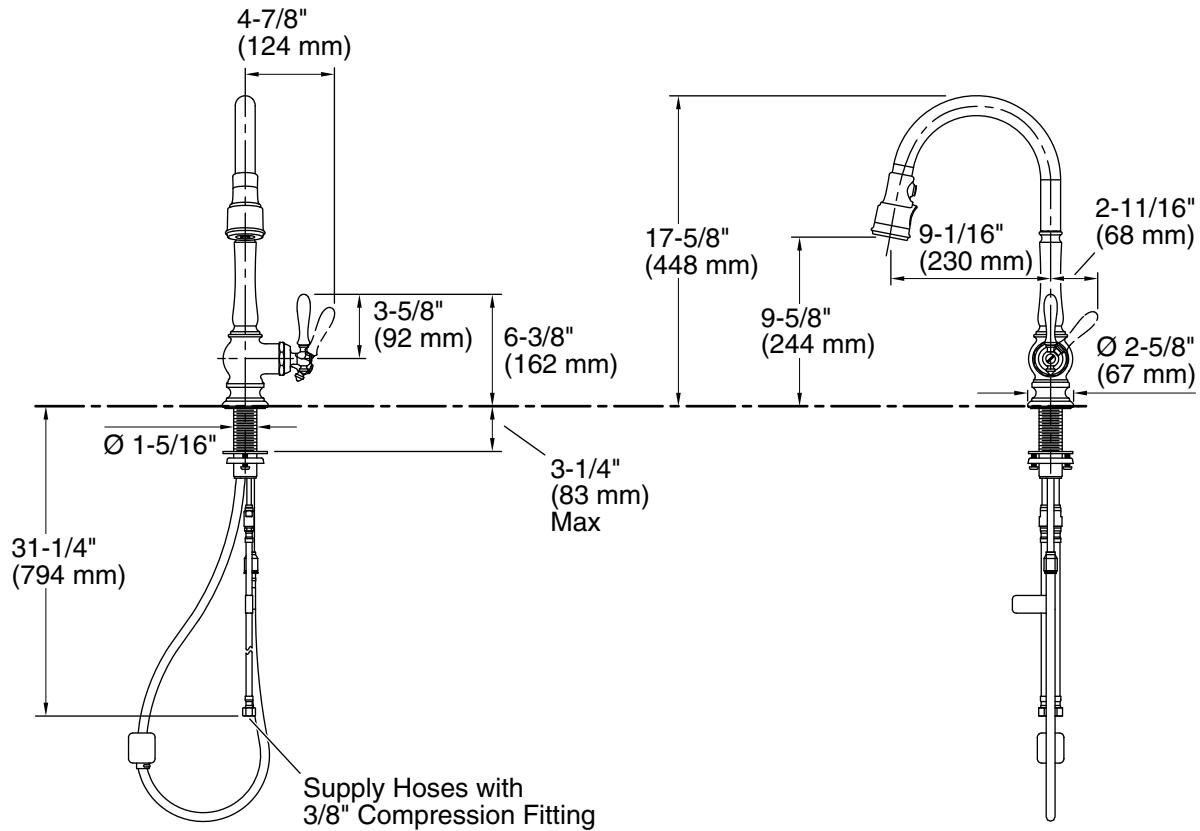

Adapters, Rough-in and Extension Kits

1012715 Range: 3-1/4" (83 mm) - 5-3/8" (137 mm)

Optional Products/Accessories

K-99272 Three-Hole Kitchen Faucet Escutcheon

ADA **CSA B651**

Codes/Standards

ASME A112.18.1/CSA B125.1
NSF/ANSI/CAN 61
NSF/ANSI/CAN 372
All applicable US Federal and State material regulations
DOE - Energy Policy Act 1992
California Energy Commission (CEC)
ADA
ICC/ANSI A117.1
CSA B651
IAPMO Certification

Technical Information

All product dimensions are nominal.

Faucet:

Flow rate: 1.5 gal/min (5.7 l/min)

Spout:

Spout reach: 9-1/16" (231 mm)

Notes

Install this product according to the installation guide.