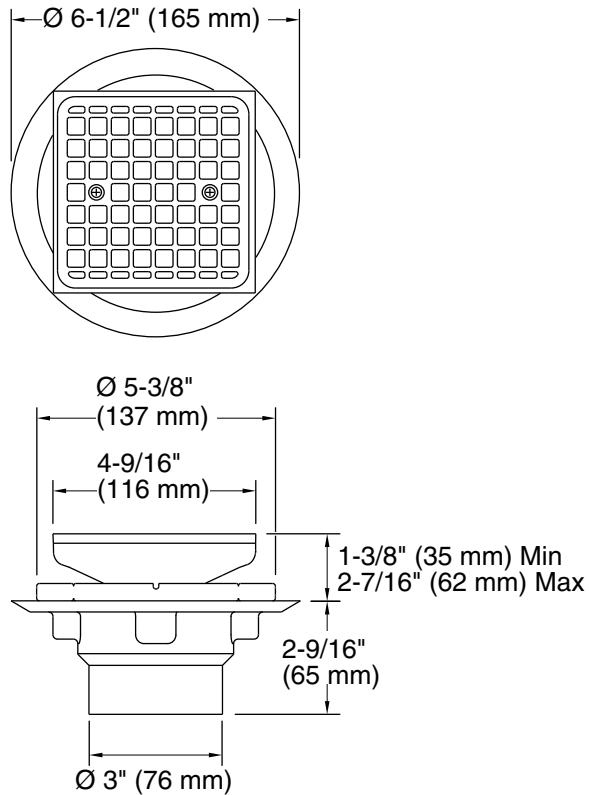

Clearflo

Square design tile-in shower drain
K-9136

Features

- Removable grid plate
- Reversible collar accommodates a variety of tile thicknesses
- 2" and 3" PVC connection

Material

- Brass and PVC construction
- KOHLER finishes resist corrosion and tarnishing

8-30-2025 00:30 - US/CA

THE BOLD LOOK
OF **KOHLER**®

Technical Information

All product dimensions are nominal.

Material: Brass/Plastic

Notes

Install this product according to the installation instructions.