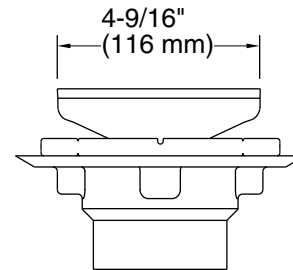

Clearflo

Square design tile-in shower drain
K-9136

Features

- Removable grid plate
- Reversible collar accommodates a variety of tile thicknesses
- 2" and 3" PVC connection

Material

- Brass and PVC construction
- KOHLER finishes resist corrosion and tarnishing

8-30-2025 00:30 - US/CA

THE BOLD LOOK
OF **KOHLER**®

Technical Information

All product dimensions are nominal.

Material: Brass/Plastic

Notes

Install this product according to the installation instructions.