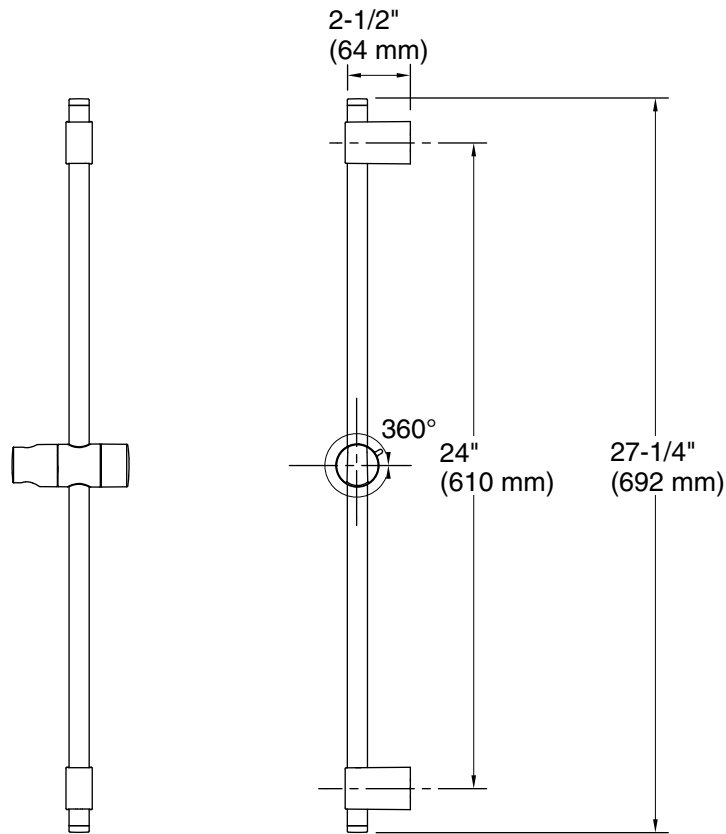

### Features

- Adjustable mounting brackets offer installation flexibility.
- Adjustable angle of handshower.

### Technical Information

All product dimensions are nominal.