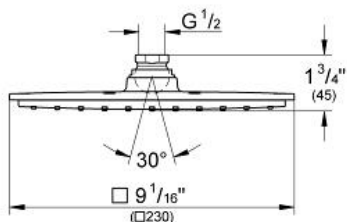

## Shower Head 1 Spray

MODEL # 27480000

Pure Freude  
an Wasser

**Product Description:**  
**RAINSHOWER ALLURE 230**  
**Shower Head 1 Spray**

**Standard Specification:**

- Rain spray pattern (1 spray-rain)
- 230 x 230 mm
- Metal
- Ball joint with turning angle  $\pm 15^\circ$
- 1/2" Connection thread
- 2.5 gpm (9.5 l/min) flow limiter
- **GROHE DreamSpray** perfect spray pattern
- **GROHE StarLight** chrome finish
- **SpeedClean** anti-lime system
- Suitable for instantaneous heater
- Max Flow Rate 2.5 gpm at 80 psi (9.5 L/min)
- Min. recommended pressure: 15 psi (1.0 bar)