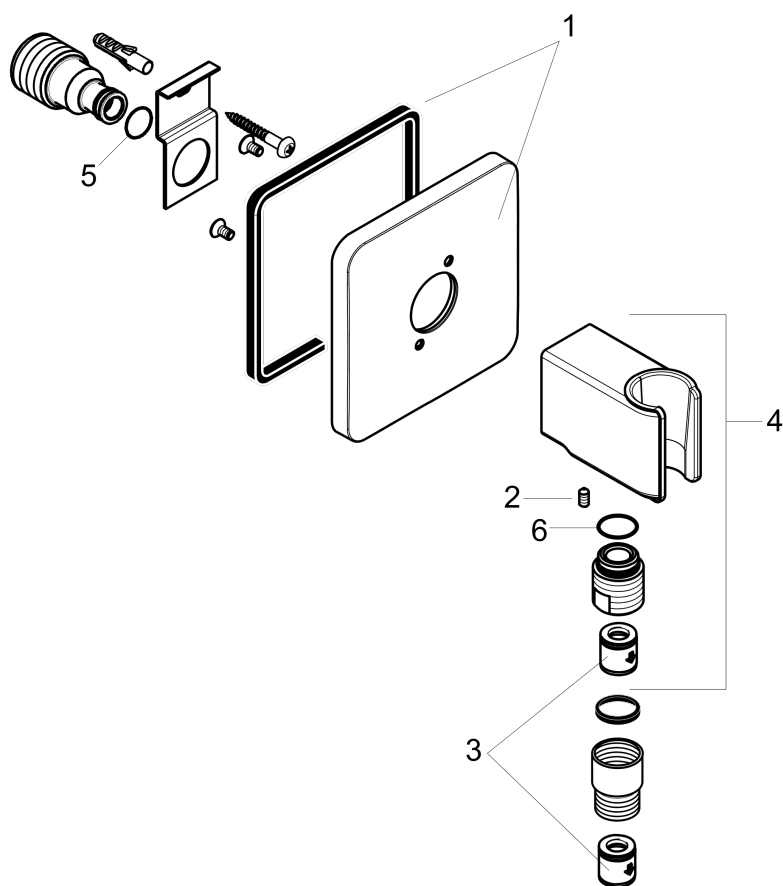

**AXOR ShowerSolutions**  
**Handshower Holder with Outlet softsquare**  
Finish: chrome Part no. : 11626001

## Exploded drawing

Year of production: >01/11

**AXOR ShowerSolutions**  
**Handshower Holder with Outlet softsquare**  
 Finish: **chrome** Part no. : **11626001**

## Spare parts list

Year of production: >01/11

Pos.		Part no.	Price	PU
1	escutcheon	95186000	-	1
2	hollow set screw M4x8	97669000	-	1
3	set of non return valves DW 15	94074000	-	1
4	shower holder	95187000	-	1
5	O-ring 11x2	98127000	-	1
6	O-ring 14x2	98129000	-	1
a	guide	92858000	-	1