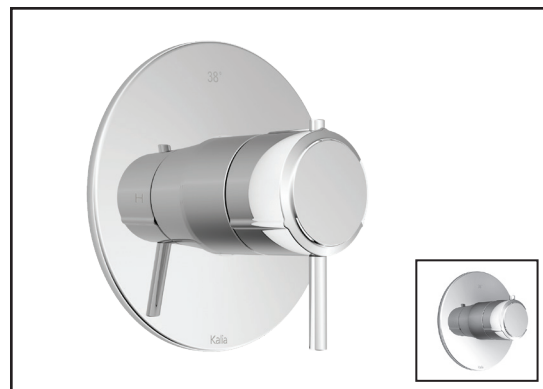

ONCE UPON A TIME...WATER®

BF1149**3/4" Thermostatic Valve and Decorative Trim****SPECIFICATIONS****Features**

- Solid brass construction
- No visible screw
- Water 3/4" female inlet NPT threaded
- Shut-off valves included
- Total adjustment of 19mm (3/4")
- Included support for better stability during installation
- Optional lever included

Colors (Finishes)

- Chrome : BF1149-110

Maximum flow rate

- 55 L/min (14.5 gpm) at 60 psi

Certifications

The specified model meets or exceeds the following standards;

**Installation Notes**

This product must be installed following the installation instructions provided.