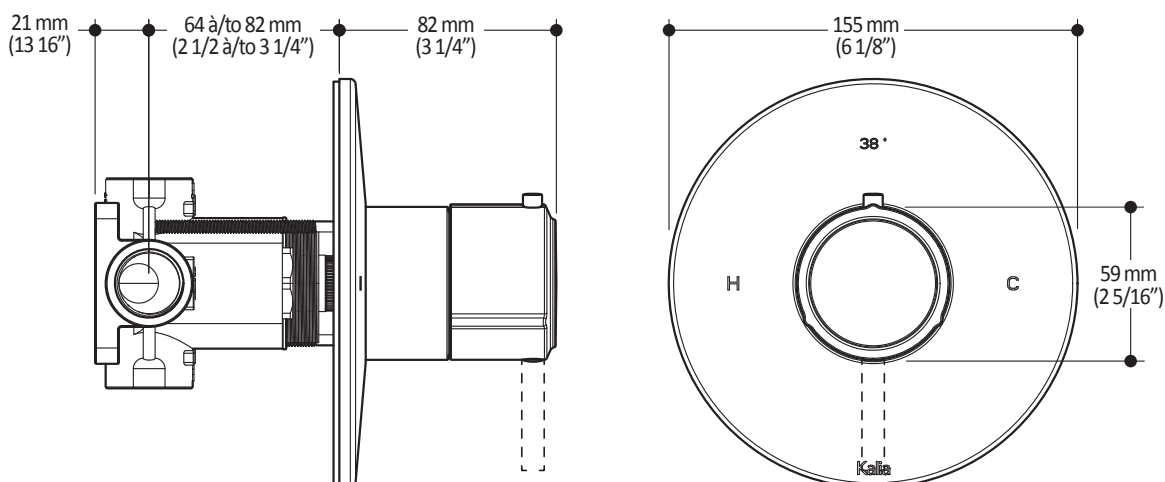

ONCE UPON A TIME...WATER®

BF1149**3/4" Thermostatic Valve and Decorative Trim****SPECIFICATIONS****Features**

- Solid brass construction
- No visible screw
- Water 3/4" female inlet NPT threaded
- Shut-off valves included
- Total adjustment of 19mm (3/4")
- Included support for better stability during installation
- Optional lever included

Colors (Finishes)

- Chrome : BF1149-110

Maximum flow rate

- 55 L/min (14.5 gpm) at 60 psi

Certifications

The specified model meets or exceeds the following standards;

**Installation Notes**

This product must be installed following the installation instructions provided.

Product dimensions:

Important : Dimensions are approximated and are subject to changes. Please refer to the installation instructions.

ONCE UPON A TIME...WATER®

1355, 2nd Street, Industrial Park
Sainte-Marie (Québec)
Canada G6E 1G9