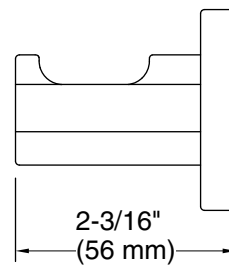

Technical Information

All product dimensions are nominal.

Material: Zinc, Stainless Steel

Notes

Install this product according to the installation instructions.

CAUTION: Risk of personal injury. Do not install these products in any area where they are likely to be used inadvertently as a grab bar or support bar. These products are not designed or intended for use as a grab bar or support bar.