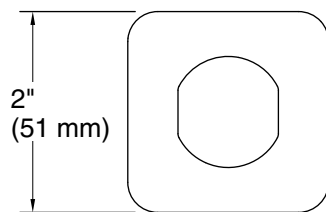

Technical Information

All product dimensions are nominal.

Material: Zinc, Stainless Steel

Notes

Install this product according to the installation instructions.

CAUTION: Risk of personal injury. Do not install these products in any area where they are likely to be used inadvertently as a grab bar or support bar. These products are not designed or intended for use as a grab bar or support bar.