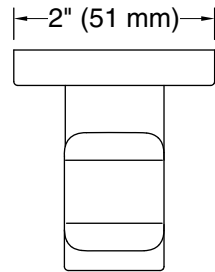

Technical Information

All product dimensions are nominal.

Material: Zinc, Stainless Steel

Notes

Install this product according to the installation instructions.

CAUTION: Risk of personal injury. Do not install these products in any area where they are likely to be used inadvertently as a grab bar or support bar. These products are not designed or intended for use as a grab bar or support bar.