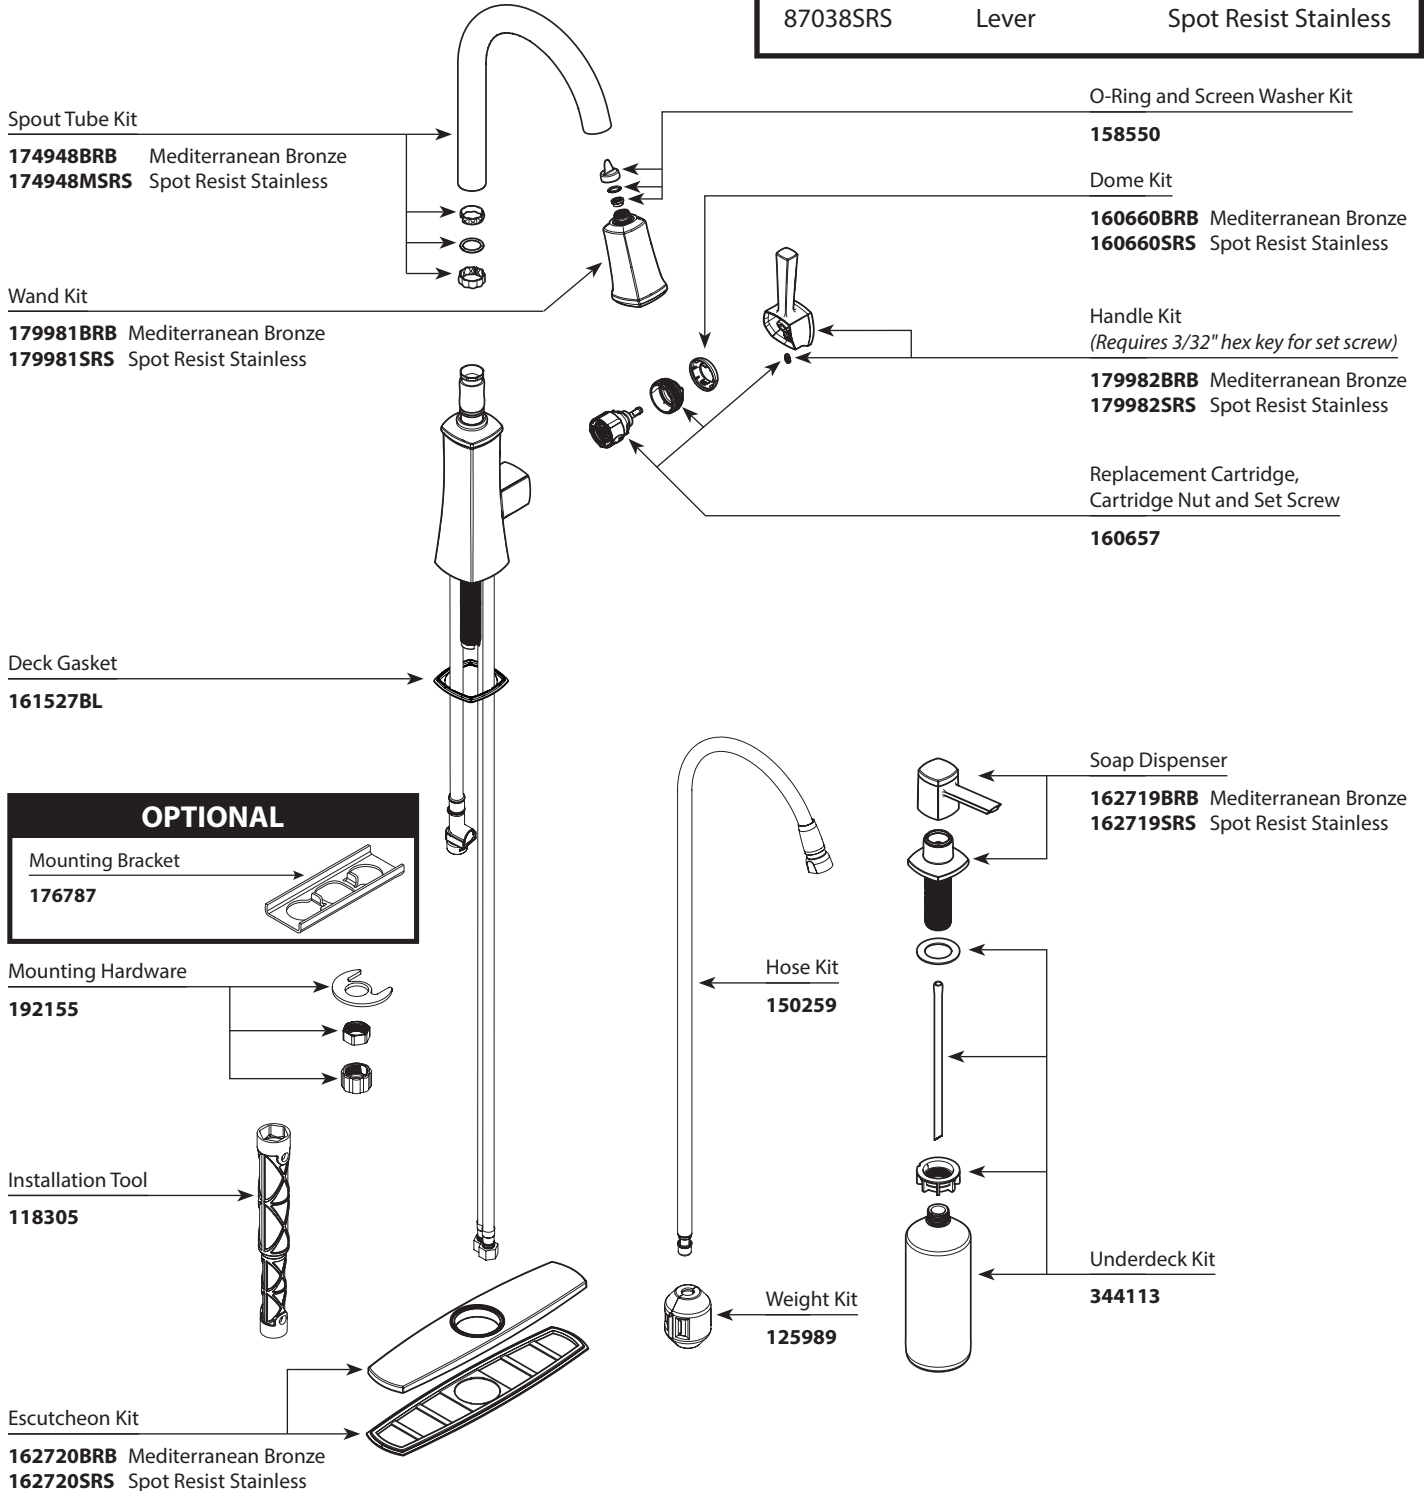

MOEN®

Illustrated Parts

■ Order by Part Number

*There is more than one version of this model.
Page down to identify the version you have.*

BRIDGESTONE™		
Single Handle High Arc Pull Down Kitchen Faucet		
MODEL	HANDLE	FINISH
87038BRB	Lever	Mediterranean Bronze
87038SRS	Lever	Spot Resist Stainless

MOEN®

■ Order by Part Number

Illustrated Parts

BRIDGESTONE™		
Single Handle High Arc Pull Down Kitchen Faucet		
MODEL	HANDLE	FINISH
87038BRB	Lever	Mediterranean Bronze
87038SRS	Lever	Spot Resist Stainless