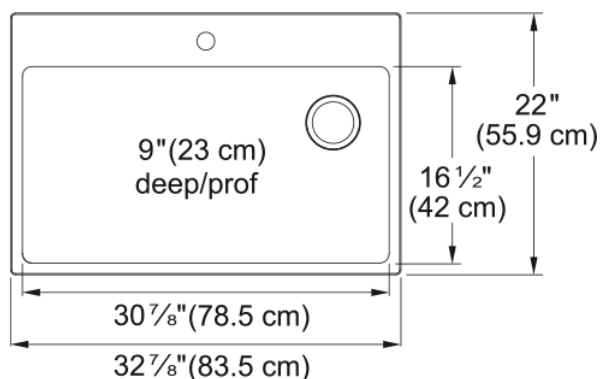

Brookmore Drop In Sink - BSL2233-9-10W | 101.0637.002

Brookmore Collection 33-in x 22-in Drop in 1-Hole Single Bowl Stainless Steel Kitchen Sink. The Brookmore stainless steel sink collection will create something truly unique that fits both prepping and cleaning needs. Made with high-quality 18-gauge stainless steel with a rich chromium content that helps shield the material from corrosion and prevents bacterial growth. This sink features the EZ Torque™ simplified fastener system that lets you quickly drop and drill your sink into place, securely locking the sink to the countertop. The spacious 9" deep bowl is perfect for soaking and washing stacks of dishes, and the sound-dampening system goes to work to reduce the noise caused by a garbage disposal or running water.

Aspect

Sink type	Sink
Type of material	Stainless steel
Number of bowls	1
Color	Steel
Surface finish	Pearl

Product Dimensions

Exterior size: right to left	32.874
Exterior size: front to back	22.008
Large bowl size: right to left	30.984
Large bowl size: front to back	16.535
Large bowl: depth	9.055

Installation

Minimum cabinet size	36"
----------------------	-----

Product specifications

Installation type	Topmount / drop in
Drain hole	3 1/2"
Position of drainer	No drainer

Product identification

Product brand	Kindred
Collection	Brookmore
Certified by	IAPMO