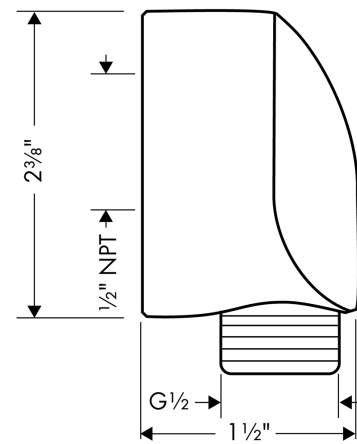

**FixFit**  
**Wall Outlet Round with Check Valves**  
 Finish: **Chrome** Part no. : **27458003**

**Description**

**Features**

- For handshower hoses with a conical nut
- Integrated backflow prevention
- G ½

**Item details**

List Price \$ 113.00

**Compliance / Sustainability**

**Product image**

**Scale drawing**

**FixFit**  
**Wall Outlet Round with Check Valves**  
Finish: **Chrome** Part no. : **27458003**

Exploded drawing

Year of production: >03/07

**FixFit**  
**Wall Outlet Round with Check Valves**  
 Finish: **Chrome** Part no. : **27458003**

**Spare parts list**

Year of production: >03/07

Pos.	Description	Part no.	Price	PU
1	cover	97454000	-	1
2	connection angel	98531001	-	1
3	set of non return valves DW 15	94074000	-	1
4	support element	98557000	-	1