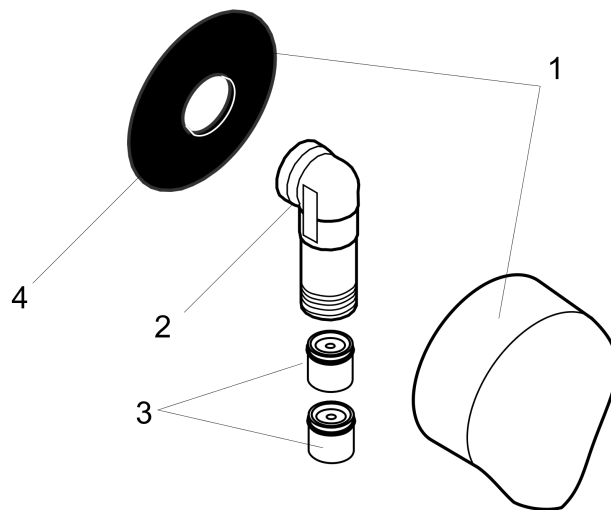

**FixFit**  
**Wall Outlet Round with Check Valves**  
 Finish: **Chrome** Part no. : **27458003**

**Description**

**Features**

- For handshower hoses with a conical nut
- Integrated backflow prevention
- G ½

**Item details**

List Price \$ 113.00

**Compliance / Sustainability**

**Product image**

**Scale drawing**

**FixFit**  
**Wall Outlet Round with Check Valves**  
Finish: **Chrome** Part no. : **27458003**

Exploded drawing

Year of production: >03/07

**FixFit**  
**Wall Outlet Round with Check Valves**  
 Finish: **Chrome** Part no. : **27458003**

**Spare parts list**

Year of production: >03/07

Pos.	Description	Part no.	Price	PU
1	cover	97454000	-	1
2	connection angel	98531001	-	1
3	set of non return valves DW 15	94074000	-	1
4	support element	98557000	-	1