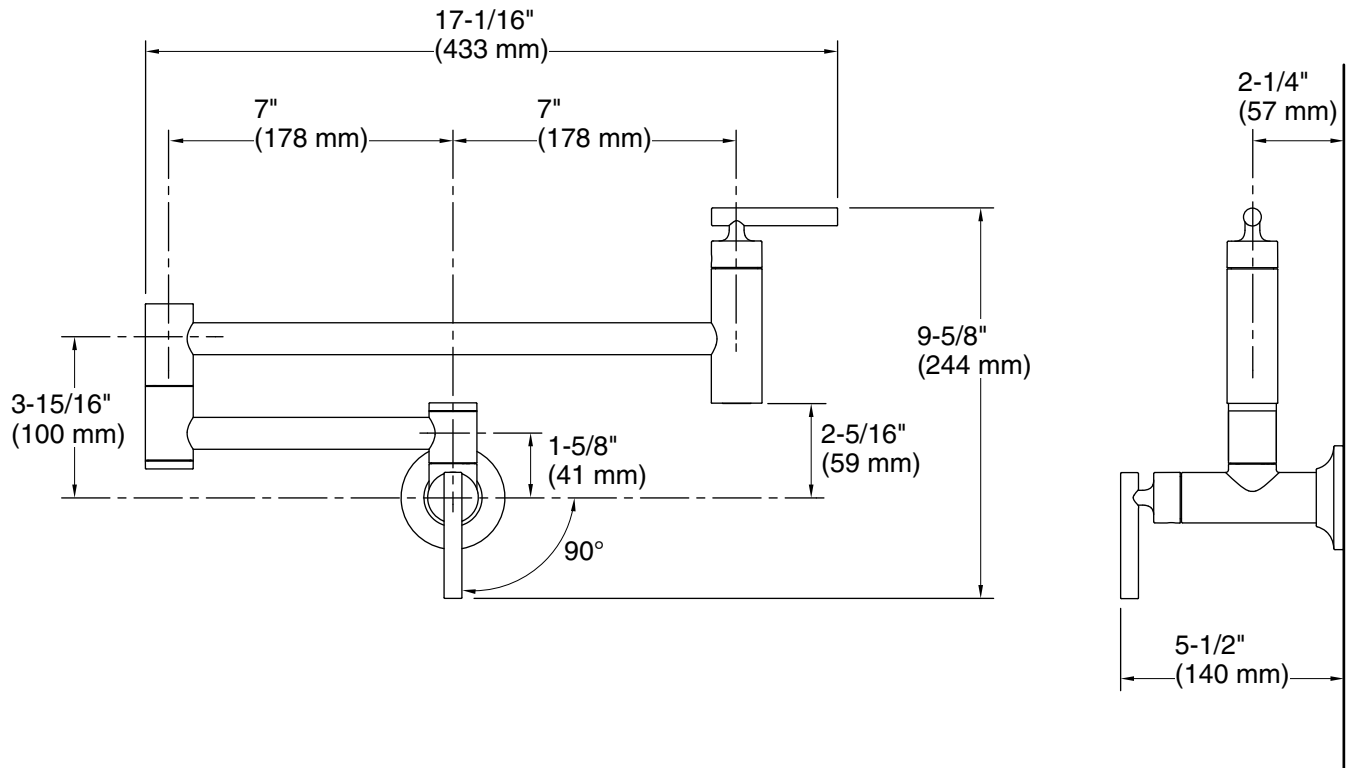

Features

- Articulating spout with 360° rotation offers superior clearance for filling pots on cooktops and ranges
- 23-1/4" (591 mm) swing spout reach
- 5.2 gpm (19.7 lpm) maximum flow rate at 60 psi (4.14 bar)
- Single lever handle with main lever shutoff
- KOHLER® ceramic disc valves exceed industry longevity standards for a lifetime of durable performance
- Coordinates with contemporary-style kitchen products.

Technical Information

All product dimensions are nominal.

Faucet:

Flow rate: 3.2 gal/min (12.1 l/min)

Drain included: No