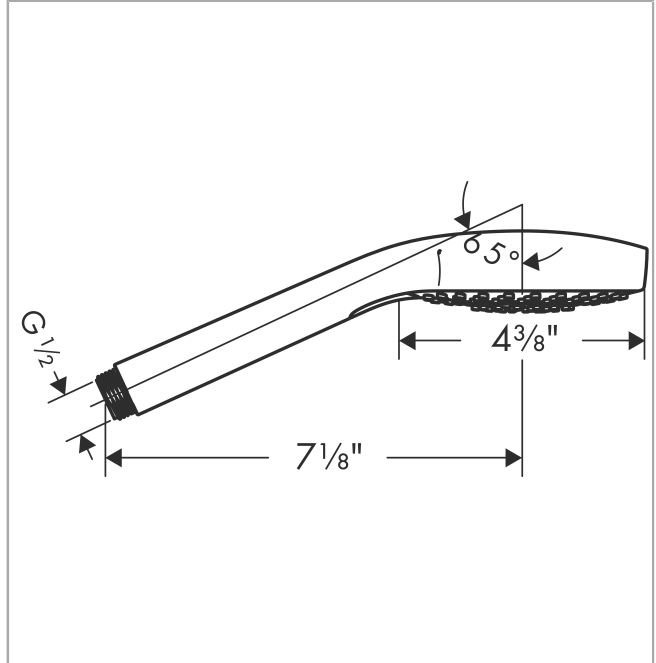

Croma Select S
Handshower 110 3-Jet, 1.75 GPM
 Finishes : **white/chrome** Part no. : **04724400**

Description

Features

- Spray modes: SoftRain, IntenseRain, Pulsating Massage
- Select button for comfortable alternation of spray modes
- 121 no-clog spray channels
- Flow: 1.75 GPM (6.6 L/Min)
- easy cleanable plastic spray disc

Technology

Product image

Scale drawing

Croma Select S
Handshower 110 3-Jet, 1.75 GPM
Finishes : **white/chrome** Part no. : **04724400**

Exploded drawing

Year of production: >01/18

Croma Select S
Handshower 110 3-Jet, 1.75 GPM
 Finishes : **white/chrome** Part no. : **04724400**