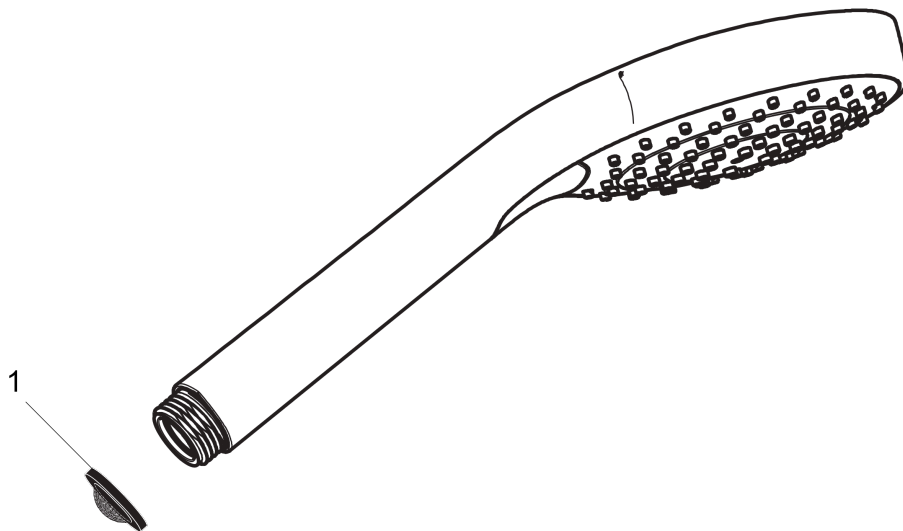

Croma Select S
Handshower 110 3-Jet, 1.75 GPM
 Finishes : **white/chrome** Part no. : **04724400**

Description

Features

- Spray modes: SoftRain, IntenseRain, Pulsating Massage
- Select button for comfortable alternation of spray modes
- 121 no-clog spray channels
- Flow: 1.75 GPM (6.6 L/Min)
- easy cleanable plastic spray disc

Technology

Product image

Scale drawing

Croma Select S
Handshower 110 3-Jet, 1.75 GPM
Finishes : **white/chrome** Part no. : **04724400**

Exploded drawing

Year of production: >01/18

Croma Select S
Handshower 110 3-Jet, 1.75 GPM
 Finishes : **white/chrome** Part no. : **04724400**