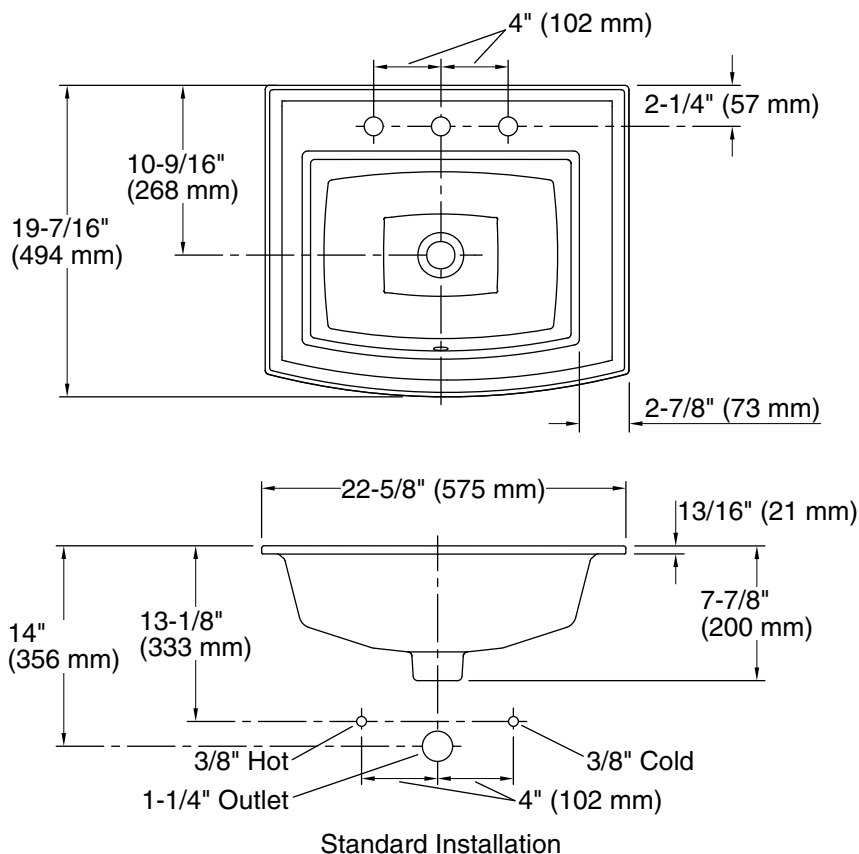

### Features

- 8" (203 mm) widespread faucet holes
- Classic rectangular basin
- Overflow drain
- Coordinates with other products in the Archer collection

## Technical Information

All product dimensions are nominal.

Basin configuration:	Single Bowl
Center(s):	8" (203 mm)
Bowl area (Only):	Length: 16-7/8" (429 mm) Width: 12-9/16" (319 mm) Water depth: 4" (102 mm)
With overflow:	Yes
Number of deck holes:	3
Faucet hole(s):	1-3/8" (35 mm)
Drain hole:	1-3/4" (44 mm)
Template:	1051936-7, required, included