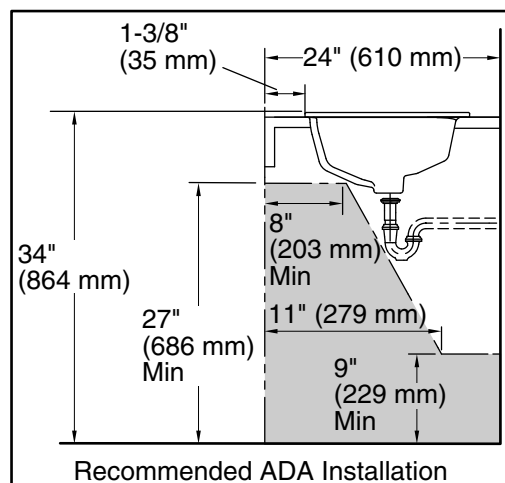

## Technical Information

All product dimensions are nominal.

Basin configuration:	Single Bowl
Center(s):	8" (203 mm)
Bowl area (Only):	Length: 16-7/8" (429 mm) Width: 12-9/16" (319 mm) Water depth: 4" (102 mm)
With overflow:	Yes
Number of deck holes:	3
Faucet hole(s):	1-3/8" (35 mm)
Drain hole:	1-3/4" (44 mm)
Template:	1051936-7, required, included