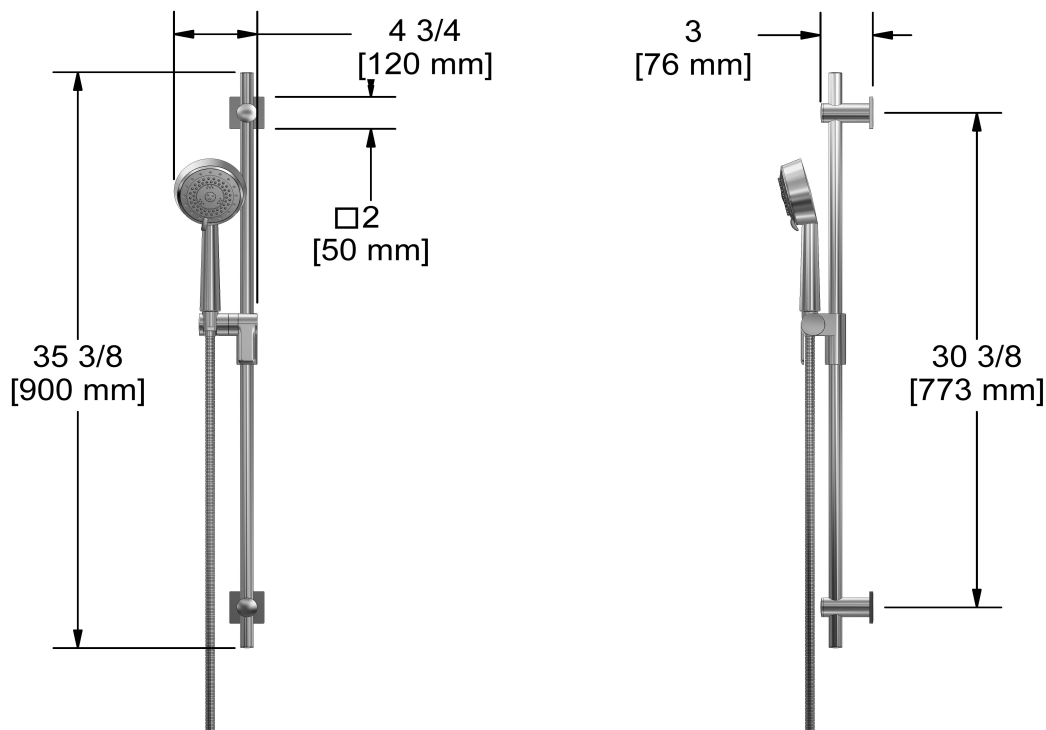

Sizes, models and finishes may differ from those presented.

Warranty

This **Riobel Inc.** product you have purchased carries a Limited Lifetime Warranty on the chrome, PVD finish, blacks and all working parts and is guaranteed from the initial purchase date against all manufacturing defects. All other finishes, including plastic components, are guaranteed for one year. All electric and/or electronic parts are covered by a 5-year limited warranty.

Customer Service

Ontario, West Canada : 888-287-5354 Quebec, Maritimes, United States : 866-473-8442