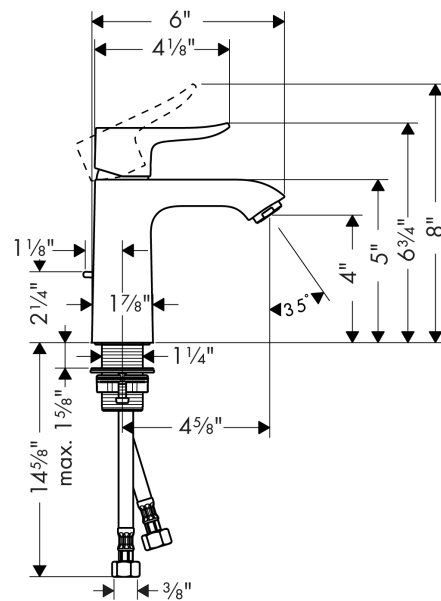

**Metris**  
**Single-Hole Faucet 110 with Pop-Up Drain, 1.2 GPM**  
 Finish: **Chrome** Part no. : **31080001**

**Description**

**Features**

- Handle design: lever handle
- Spray type: Aerated spray
- Maximum flow rate : 1.2 GPM
- Ceramic cartridge
- Pop-Up Drain

**Item details**

List Price \$ 593.00

**Technology**

**Compliance / Sustainability**

**Product image**

**Scale drawing**

**Metris**  
**Single-Hole Faucet 110 with Pop-Up Drain, 1.2 GPM**  
 Finish: **Chrome** Part no. : **31080001**

## Metris

Single-Hole Faucet 110 with Pop-Up Drain, 1.2 GPM

Finish: **Chrome** Part no. : **31080001**

### Spare parts list

Year of production: >07/16

Pos.	Description	Part no.	Price	PU
1	handle	95519000	-	1
2	screw cover	96338000	-	1
3	flange	97406000	-	1
4	nut	97209000	-	1
5	cartridge, assy	95646001	-	1
6	locking screw for handle	95140000	-	1
7	seal	95008000	-	1
8	adapter for cartridge	98750000	-	1
9	aerator M24x1 (4,5 l/min)	92877000	-	1
10	fixing set (Ø 32)	13961000	-	1
11	flat seal	98749000	-	1
12	connection hose 18½" M8x0,75 3/8"	96321001	-	1
13	pull rod	96657000	-	1
14	O-Ring 32x2	98193000	-	1
15	O-Ring 30x2	98186000	-	1
a	pop up waste	88509000	-	1
b	aerator M24x1 (3,5 l/min)	92508000	-	1
c	aerator M24x1 (5 l/min)	13185000	-	1
d	aerator swivelling M24x1 (5 l/min)	95928000	-	1