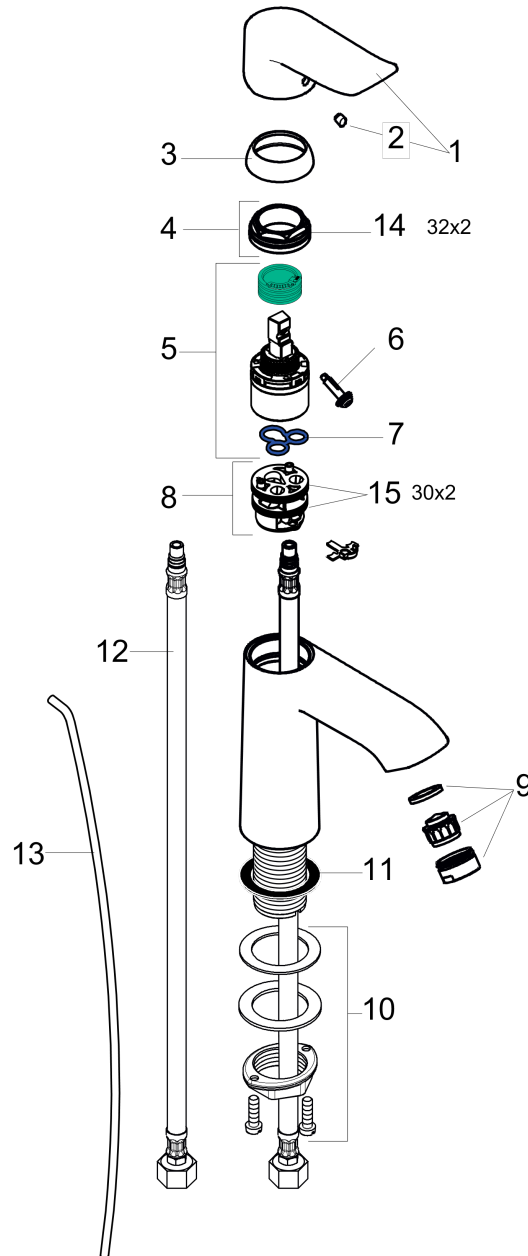

**Metris**  
**Single-Hole Faucet 110 with Pop-Up Drain, 1.2 GPM**  
 Finish: **Chrome** Part no. : **31080001**

**Description**

**Features**

- Handle design: lever handle
- Spray type: Aerated spray
- Maximum flow rate : 1.2 GPM
- Ceramic cartridge
- Pop-Up Drain

**Item details**

List Price \$ 593.00

**Technology**

**Compliance / Sustainability**

**Product image**

**Scale drawing**

**Metris**  
**Single-Hole Faucet 110 with Pop-Up Drain, 1.2 GPM**  
 Finish: **Chrome** Part no. : **31080001**

## Metris

Single-Hole Faucet 110 with Pop-Up Drain, 1.2 GPM

Finish: **Chrome** Part no. : **31080001**

### Spare parts list

Year of production: >07/16

Pos.	Description	Part no.	Price	PU
1	handle	95519000	-	1
2	screw cover	96338000	-	1
3	flange	97406000	-	1
4	nut	97209000	-	1
5	cartridge, assy	95646001	-	1
6	locking screw for handle	95140000	-	1
7	seal	95008000	-	1
8	adapter for cartridge	98750000	-	1
9	aerator M24x1 (4,5 l/min)	92877000	-	1
10	fixing set (Ø 32)	13961000	-	1
11	flat seal	98749000	-	1
12	connection hose 18½" M8x0,75 3/8"	96321001	-	1
13	pull rod	96657000	-	1
14	O-Ring 32x2	98193000	-	1
15	O-Ring 30x2	98186000	-	1
a	pop up waste	88509000	-	1
b	aerator M24x1 (3,5 l/min)	92508000	-	1
c	aerator M24x1 (5 l/min)	13185000	-	1
d	aerator swivelling M24x1 (5 l/min)	95928000	-	1