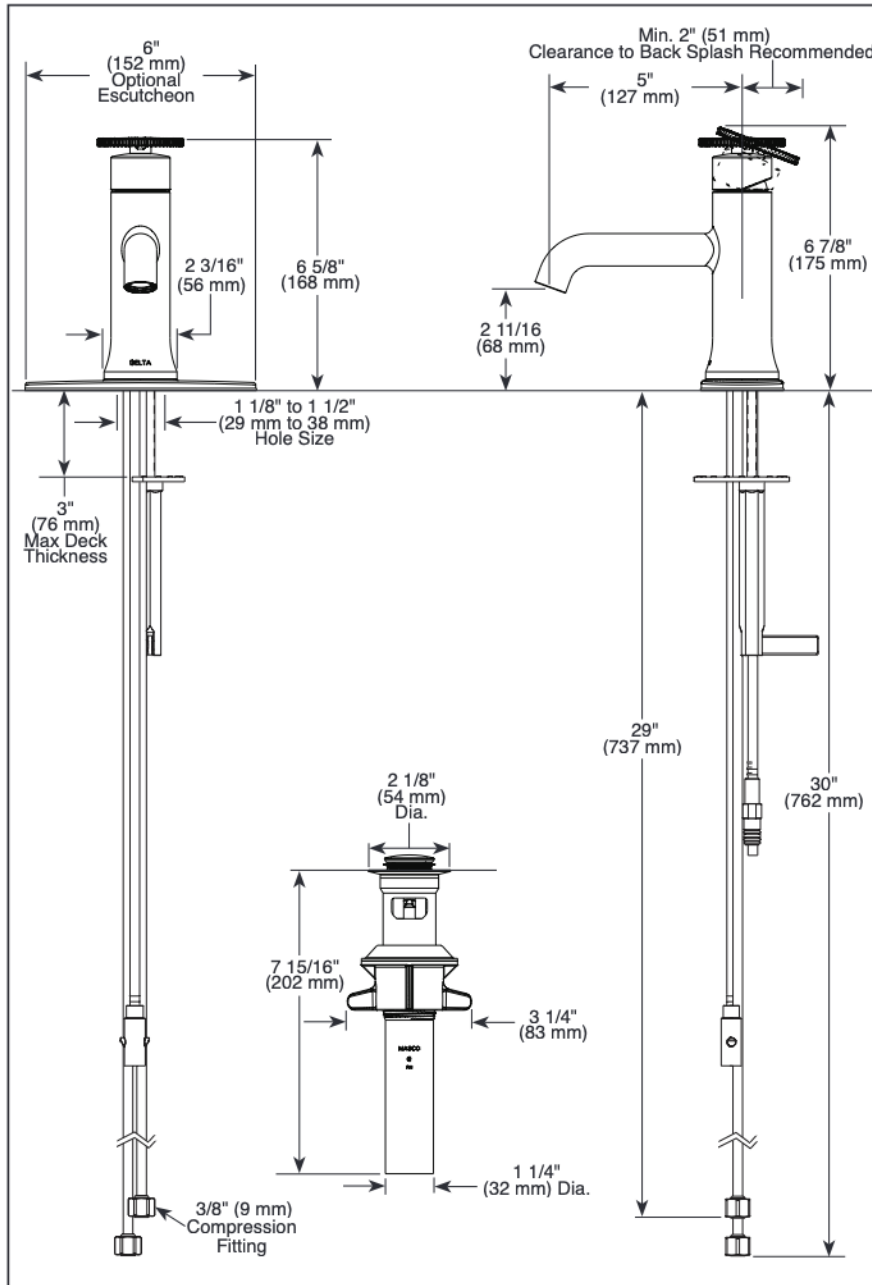

see what Delta can do™

BATHROOM FAUCET

- Trinsic® Bath Collection
- Single Handle Deck Mount

STANDARD SPECIFICATIONS:

- Max. flow rate 1.2 gpm @ 60 psi, 4.5 L/min @ 414 kPa
- One or three hole mount (escutcheon optional, included)
- Diamond coated ceramic cartridge
- 1/4" O.D. straight, staggered PEX supply tubes
- Models have metal drain with pop-up type fitting with plated flange and stopper, no lift rod hole
- "LPU" models less pop-up drain, no lift rod hole
- Optional red/blue indicator ring provided with model

COMPLIES WITH:

- ASME A112.18.1 / CSA B125.1
- EPA WaterSense®

Submitted Model No.: _____

Specific Features: _____

▲ Designate Proper Finish Suffix

Delta reserves the right (1) to make changes in specifications and materials, and (2) to change or discontinue models, both without notice or obligation. Dimensions are for reference only. See current full-line price book or www.deltafaucet.com for finish options and product availability.

DSP-L-558-MPU-DST Rev. B

Delta Faucet Company

55 E. 111th Street, Indianapolis, IN 46280
 350 South Edgeware Road, St. Thomas, ON N5P 4L1
 © 2021 Delta Faucet Company