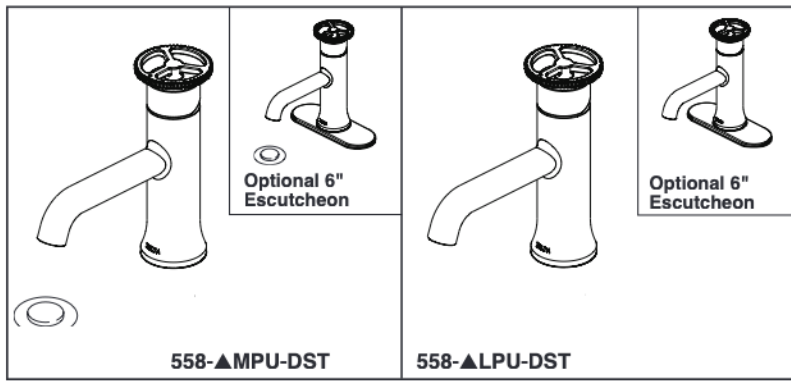

see what Delta can do™

BATHROOM FAUCET

- Trinsic® Bath Collection
- Single Handle Deck Mount

STANDARD SPECIFICATIONS:

- Max. flow rate 1.2 gpm @ 60 psi, 4.5 L/min @ 414 kPa
- One or three hole mount (escutcheon optional, included)
- Diamond coated ceramic cartridge
- 1/4" O.D. straight, staggered PEX supply tubes
- Models have metal drain with pop-up type fitting with plated flange and stopper, no lift rod hole
- "LPU" models less pop-up drain, no lift rod hole
- Optional red/blue indicator ring provided with model

COMPLIES WITH:

- ASME A112.18.1 / CSA B125.1
- EPA WaterSense®

Submitted Model No.: _____

Specific Features: _____

▲ Designate Proper Finish Suffix

Delta reserves the right (1) to make changes in specifications and materials, and (2) to change or discontinue models, both without notice or obligation. Dimensions are for reference only. See current full-line price book or www.deltafaucet.com for finish options and product availability.