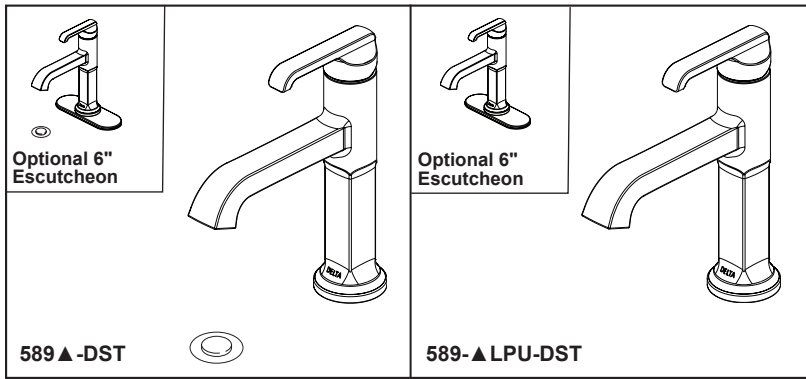

see what Delta can do™

BATHROOM FAUCET

- Tetra™ Bath Collection
- Single Handle Deck Mount

FEATURES:

- DIAMOND Seal® Technology
- Lumicoat™ Finish (-PR models only)
- Lumicoat™ Finishes easily wipe clean without cleaners and chemicals on the products most commonly touched areas

STANDARD SPECIFICATIONS:

- Max. flow rate 1.2 gpm @ 60 psi, 4.5 L/min @ 414 kPa
- One hole mount
- Diamond coated ceramic cartridge
- 1/4" O.D. straight, staggered PEX supply tubes
- Models have metal drain with pop-up type fitting with plated flange and stopper, no lift rod hole
- "LPU" models less pop-up drain, no lift rod hole
- Optional red/blue indicator ring provided with model
- Optional 6" escutcheon (RP102057 ▲) not included

WARRANTY

- Parts and Finish - Lifetime limited warranty; or for commercial purchasers, 10 years for multi-family residential (apartments and condominiums) and 5 years for all other commercial uses, in each case from the date of purchase.
- Electronic Parts and Batteries (if applicable) - 5 years from the date of purchase; or for commercial purchasers, 1 year from the date of purchase. No warranty is provided on batteries.

COMPLIES WITH:

- ASME A112.18.1 / CSA B125.1
- ASME A112.18.2 / CSA B125.2
- ♿ Indicates compliance to ICC/ANSI A117.1
- EPA WaterSense®

Submitted Model No.: _____

Specific Features: _____