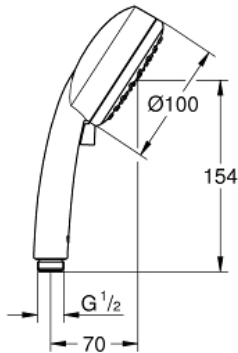

GROHE

Product Description:
TEMPESTA COSMOPOLITAN 100
Handshower 2 Sprays

Standard Specification:

- 2 Adjustable spray patterns: Rain, Jet
- GROHE EcoJoy 6.6 l/min (1.75 gpm) flow limiter
- GROHE DreamSpray perfect spray pattern
- GROHE StarLight chrome finish
- Inner WaterGuide for a longer life
- SpeedClean anti-lime system
- Universal mounting system (fits all standard shower hoses)
- Min. recommended pressure: 1.0 bar (15 psi)

Applicable Codes & Standards:

- ASME A112.18.1/CSA B125.1
- EPA WaterSense®
- LOGO CEC

Color:

- 26046002 StarLight Chrome