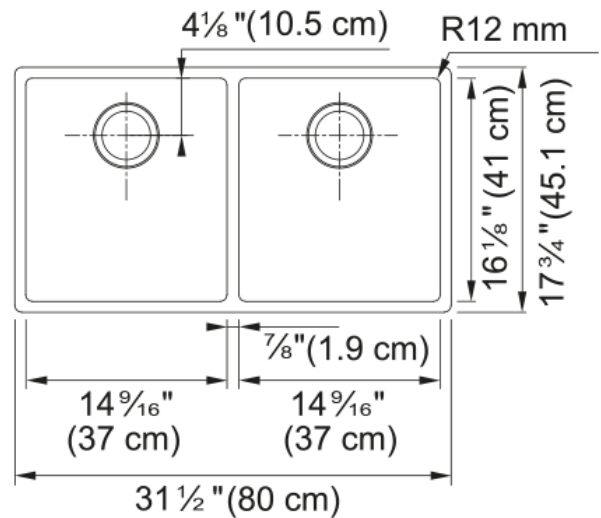

Cube Undermount Sink - CUX120-CA | 122.0577.780

Elevate your kitchen experience with the Cube Series from Franke - a hand-crafted undermount sink collection that seamlessly marries Swiss precision with contemporary elegance. Our Cube sinks redefine sophistication with a smooth bowl design, providing a clean, modern aesthetic that effortlessly complements your kitchen decor. The easy-to-clean Pearl finish enhances the sink's visual appeal and simplifies maintenance, resisting stains and water spots for a lasting, pristine shine. Transform your kitchen into a haven of style and functionality with the Cube Series - where precision, design, and ease-of-use converge for an exceptional sink experience.

Aspect

Sink type	Sink
Type of material	Stainless steel
Number of bowls	2
Product color	Steel
Surface finish	Pearl

Product Dimensions

Length (right to left)	31.496
Width (front to back)	17.717
Large bowl size: right to left	14.567
Large bowl size: front to back	16.142
Large bowl: depth	9.055
Small bowl size: right to left	14.567
Small bowl size: front to back	16.142
Small bowl: depth	9.055

Installation

Minimum cabinet size	33"

Product specifications

Installation type	Undermount
Drain hole	3 1/2"
Position of drainer	No drainer

Product identification

Product brand	FRANKE
Product family	Maris
Collection	Cube
Certified by	IAPMO