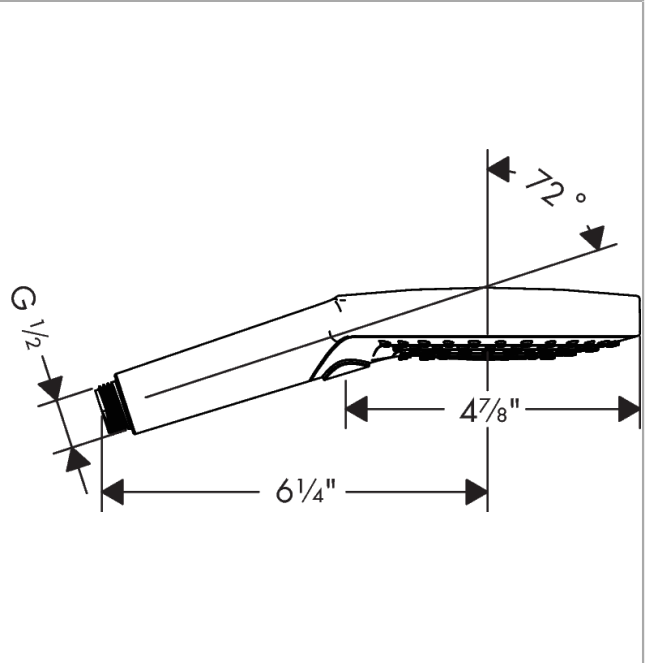

Raindance Select S
Handshower 120 3-Jet PowderRain, 2.5 GPM
 Finish: **Matte Black** Part no. : **26037671**

Description

Features

- Spray type: PowderRain, Rain, Whirl
- Convenient spray selection via Select button
- Spray disc surface: easy cleanable plastic spray disc
- Maximum flow rate : 2.5 GPM
- Function from: 1.4 GPM
- Minimum flow pressure: 0.9 bar

Item details

List Price \$ 337.00

Technology

Compliance / Sustainability

Product image

Scale drawing

Raindance Select S
Handshower 120 3-Jet PowderRain, 2.5 GPM
 Finish: **Matte Black** Part no. : 26037671

Exploded drawing

Year of production: >06/20

Raindance Select S
Handshower 120 3-Jet PowderRain, 2.5 GPM
 Finish: **Matte Black** Part no. : **26037671**

Spare parts list

Year of production: >06/20

Pos.	Description	Part no.	Price	PU
1	filter	92672000	-	1
2	seal	98058000	-	1