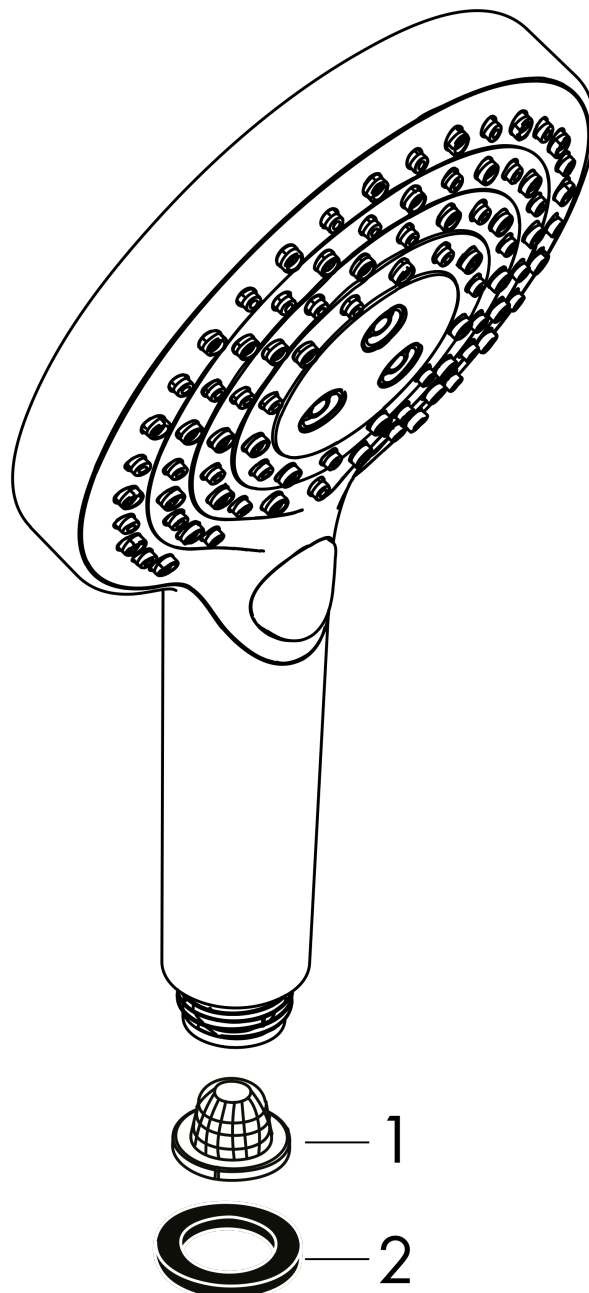

Raindance Select S
Handshower 120 3-Jet PowderRain, 2.5 GPM
 Finish: **Matte Black** Part no. : **26037671**

Description

Features

- Spray type: PowderRain, Rain, Whirl
- Convenient spray selection via Select button
- Spray disc surface: easy cleanable plastic spray disc
- Maximum flow rate : 2.5 GPM
- Function from: 1.4 GPM
- Minimum flow pressure: 0.9 bar

Item details

List Price \$ 337.00

Technology

Compliance / Sustainability

Product image

Scale drawing

Raindance Select S
Handshower 120 3-Jet PowderRain, 2.5 GPM
 Finish: **Matte Black** Part no. : 26037671

Exploded drawing

Year of production: >06/20

Raindance Select S
Handshower 120 3-Jet PowderRain, 2.5 GPM
 Finish: **Matte Black** Part no. : **26037671**

Spare parts list

Year of production: >06/20

Pos.	Description	Part no.	Price	PU
1	filter	92672000	-	1
2	seal	98058000	-	1