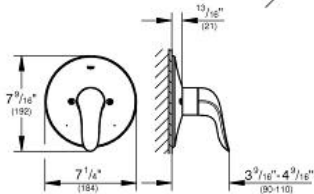

AGIRA
Shower/Tub Combination
MODEL # 35049000

Pure Freude
an Wasser

GROHE

Product Description:
AGIRA
Shower/Tub Combination

- Standard Specification:**
- New Tempesta Shower Head and Shower Arm (26 118)
 - **GROHE StarLight** chrome finish
 - **GROHE SilkMove**
 - Max Flow Rate: 2.0 gpm (7.6 l/min)
 - **GROHE DreamSpray** perfect flow
 - Diverter Tub Spout (13 346)
 - Pressure Balance Valve Trim (19 956)
 - For use with Grohsafe Rough-In Valve (35 015)
 - Available at FERGUSON and Build.com