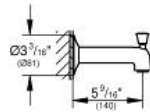

AGIRA
Shower/Tub Combination
MODEL # 35049000

Pure Freude
an Wasser

GROHE

Product Description:
AGIRA
Shower/Tub Combination

- Standard Specification:**
- New Tempesta Shower Head and Shower Arm (26 118)
 - **GROHE StarLight** chrome finish
 - **GROHE SilkMove**
 - Max Flow Rate: 2.0 gpm (7.6 l/min)
 - **GROHE DreamSpray** perfect flow
 - Diverter Tub Spout (13 346)
 - Pressure Balance Valve Trim (19 956)
 - For use with Grohsafe Rough-In Valve (35 015)
 - Available at FERGUSON and Build.com