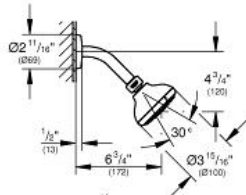

AGIRA
Shower/Tub Combination
MODEL # 35049000

Pure Freude
an Wasser

GROHE

Product Description:
AGIRA
Shower/Tub Combination

- Standard Specification:**
- New Tempesta Shower Head and Shower Arm (26 118)
 - **GROHE StarLight** chrome finish
 - **GROHE SilkMove**
 - Max Flow Rate: 2.0 gpm (7.6 l/min)
 - **GROHE DreamSpray** perfect flow
 - Diverter Tub Spout (13 346)
 - Pressure Balance Valve Trim (19 956)
 - For use with Grohsafe Rough-In Valve (35 015)
 - Available at FERGUSON and Build.com