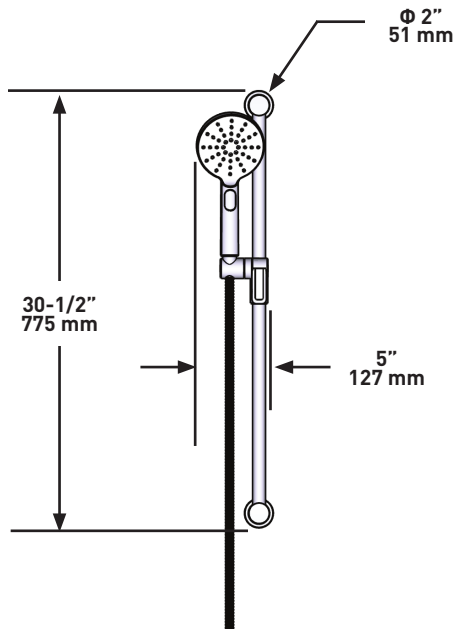

SPECIFICATIONS

DESCRIPTION

- Easy-Glide left cursor
- Scale-free
- 150 cm (59") double interlock flexible hose, swivel and 2 check valves
- Ø22 mm (7/8") slide bar
- 4364, 2-jet hand shower

STANDARDS

- ASME A112.18.1 / CSA B125.1

Hand shower rail

MODELS: 4664

UPC®

For warranty or additional information, contact:

US Customers

U.S.A.
houseofrohl.com/support
 1-800-777-9762

QUEBEC / MARITIMES / WESTERN CANADA
 QUÉBEC / MARITIMES / OUEST CANADIEN
 QUEBEC / MARITIMOS / CANADA OCCIDENTAL
houseofrohl.ca/support
 1-866-473-8442