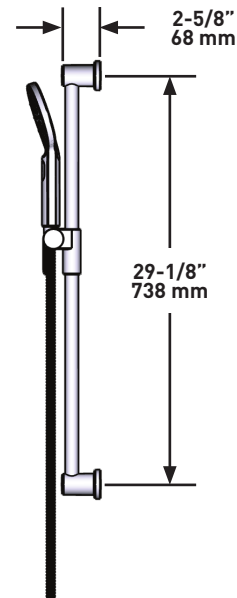

SPECIFICATIONS

DESCRIPTION

- Easy-Glide left cursor
- Scale-free
- 150 cm (59") double interlock flexible hose, swivel and 2 check valves
- Ø22 mm (7/8") slide bar
- 4364, 2-jet hand shower

STANDARDS

- ASME A112.18.1 / CSA B125.1

Hand shower rail

MODELS: 4664

UPC®

For warranty or additional information, contact:

US Customers

U.S.A.
houseofrohl.com/support
 1-800-777-9762

QUEBEC / MARITIMES / WESTERN CANADA
 QUÉBEC / MARITIMES / OUEST CANADIEN
 QUEBEC / MARITIMOS / CANADA OCCIDENTAL
houseofrohl.ca/support
 1-866-473-8442